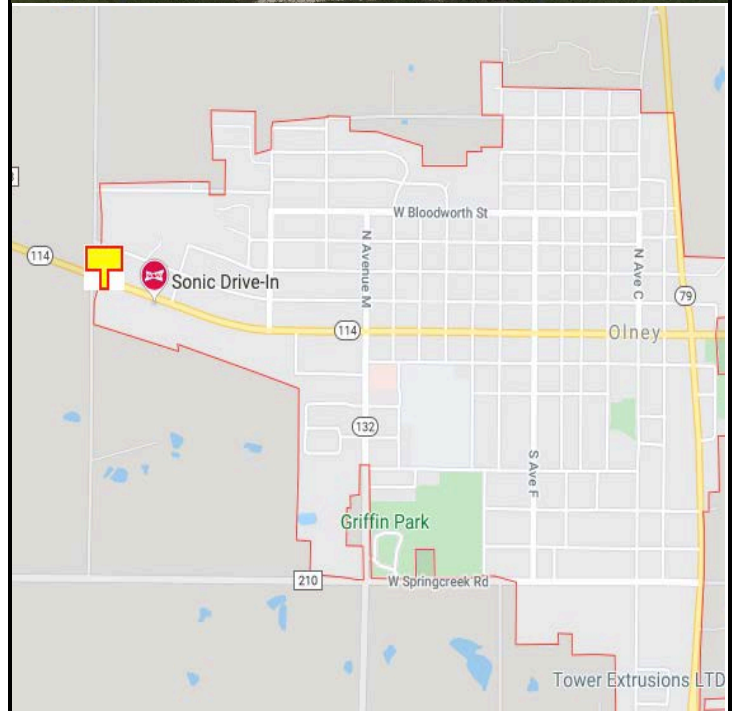

OLNEY, YOUNG COUNTY, TEXAS

MARKET:

This display is perfect for any local business who wants to grab the attention of travelers Westbound out of Olney, TX toward Seymour, TX as there is strong traffic between the DFW area and Lubbock here! In addition to attracting travelers through Olney, target those in the ag, oilfield and hunting sectors as well!

LOCATION:

Hwy. 114 - 1.5 miles West of State Hwy 79

HIGHWAY:

114

ORIENTATION:

Side of Pavement - South

Traffic - Westbound

FACE:

Position - Cross Read

Size - 8' H x 16' W (Top)

Size - 8' H x 16' W (Bottom)

Illuminated - Yes

TERM:

12, 24 & 36 Months

GPS:

Latitude: 33.371959

Longitude -98.776089

WEEKLY IMPRESSIONS:

27,300

PANEL ID:

TYO-1C (Top)

TYO-1 D (Bottom)

For More Information, Please Call

877.583.3801