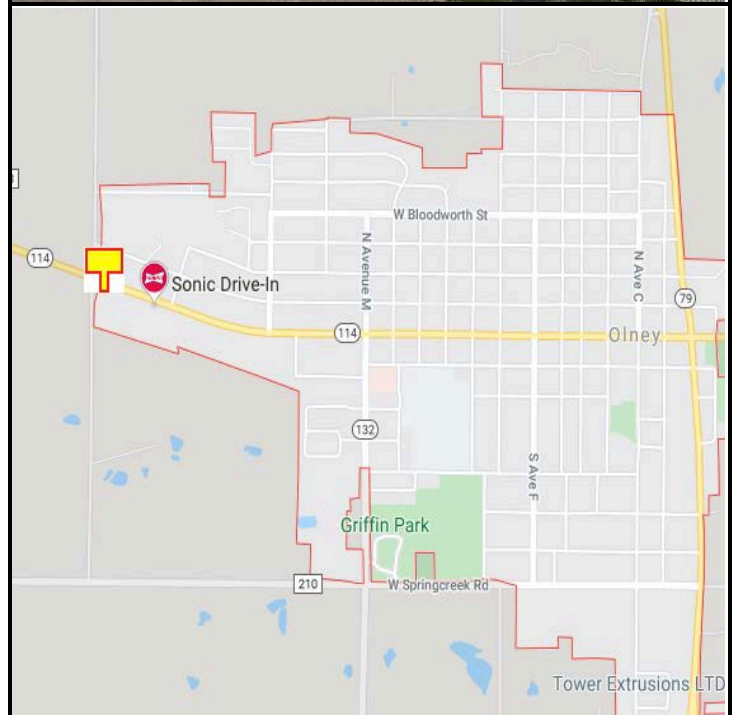

OLNEY, YOUNG COUNTY, TEXAS

MARKET:

This display is perfect for any local business who wants to grab the attention of travelers Eastbound into Olney, TX as there is strong traffic between Lubbock and the DFW area here! In addition to attracting travelers through Olney, target those in the ag, oilfield and hunting sectors as well!

LOCATION:

Hwy. 114 - 1.5 miles West of State Hwy 79

HIGHWAY:

114

ORIENTATION:

Side of Pavement - South

Traffic - Eastbound

FACE:

Position - Right Read

Size - 8' H x 16' W (Top)

Size - 8' H x 16' W (Bottom)

Illuminated - Yes

TERM:

12, 24 & 36 Months

GPS:

Latitude: 33.371959

Longitude -98.776089

WEEKLY IMPRESSIONS:

27,300

PANEL ID:

TYO-1A (Top)

TYO-1B (Bottom)

For More Information, Please Call

877.583.3801