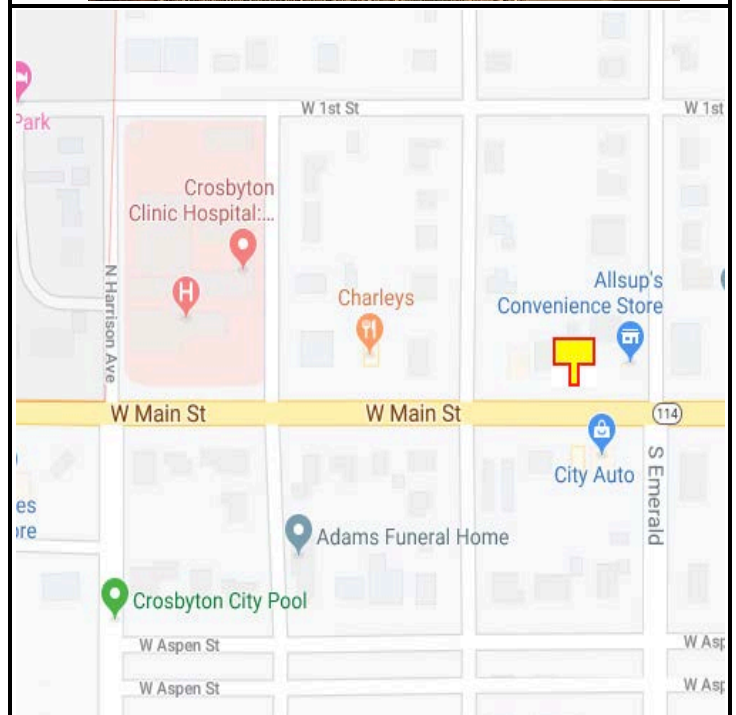

PANEL ID:

TCR1-B

For More Information, Please Call

877.583.3801

E-mail - sales@lookoutdoor.biz