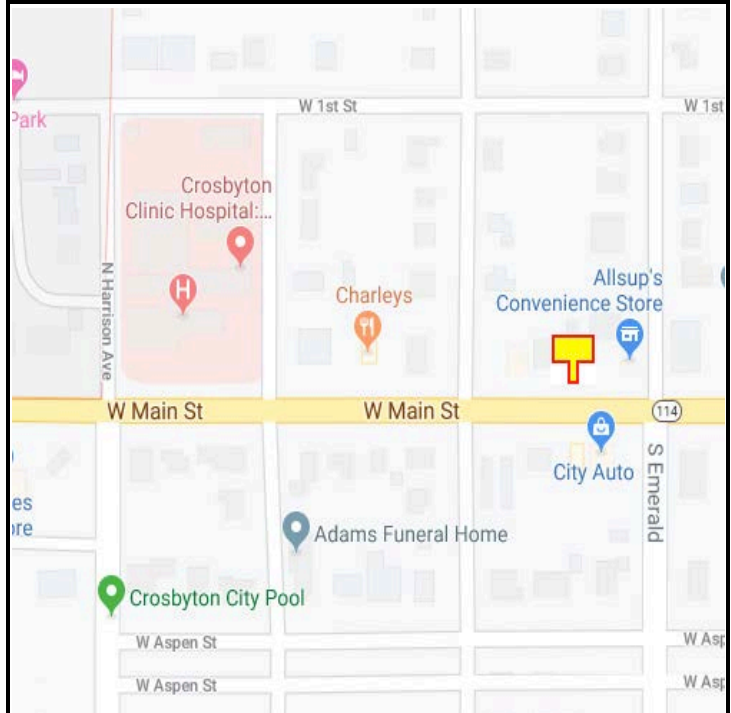

PANEL ID:

TCR1-A

For More Information, Please Call

877.583.3801

E-mail - sales@lookoutdoor.biz