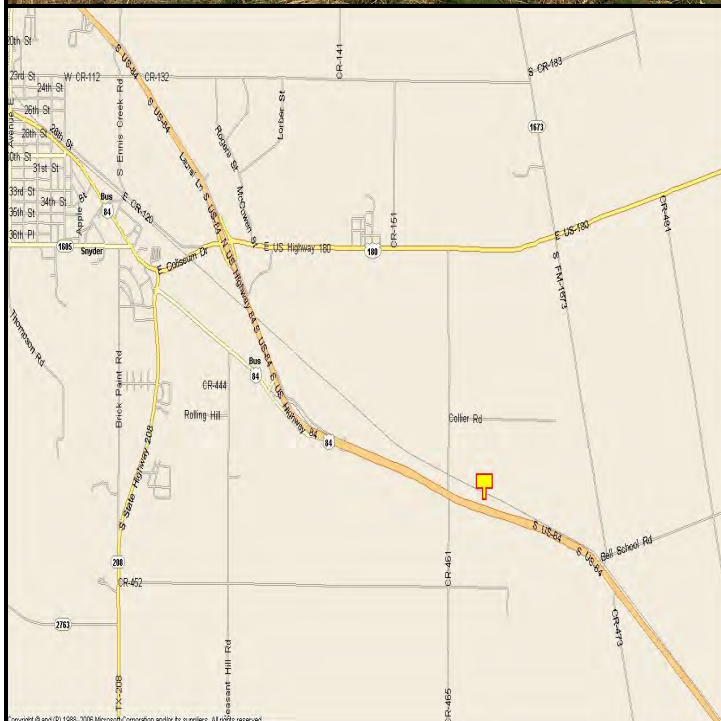

SNYDER, SCURRY COUNTY, TEXAS

MARKET:

A large and very visible billboard for those Abilene to Lubbock travelers that just can't miss giving directions for you!

LOCATION:

3.2 miles South of U.S. 180

HIGHWAY:

84

ORIENTATION:

Side of Pavement - East
For Traffic - Northbound

FACE:

Position - Right Read
Size - 8' H x 32' W
Illuminated - Yes

TERM:

12, 24 & 36 Months

GPS:

Latitude: 32.6821
Longitude: -100.8270

WEEKLY IMPRESSIONS:

65,000

PANEL ID:

TSC-7

For More Information, Please Call

877.583.3801

E-mail - sales@lookoutdoor.biz