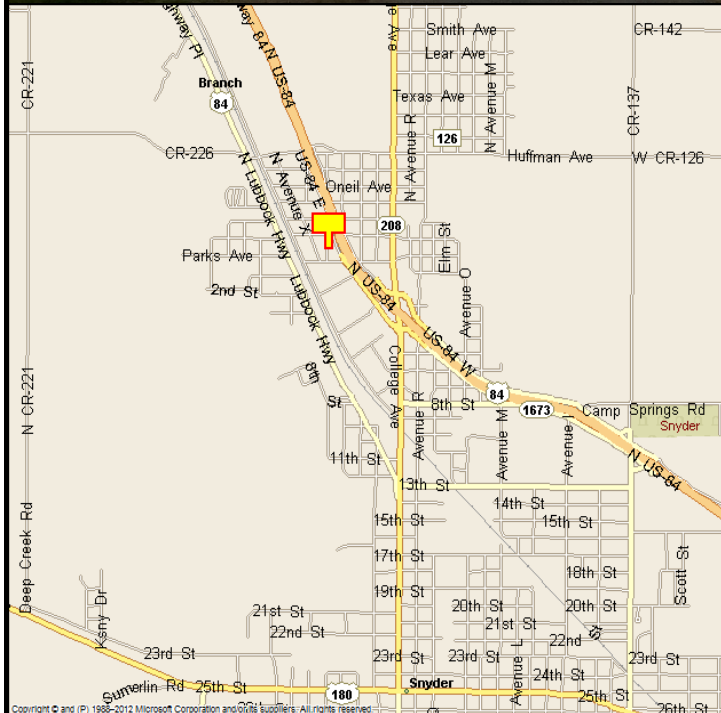

PANEL ID:

TSC-23C (Top)
TSC-23D (Bottom)

For More Information, Please Call

877.583.3801

E-mail - sales@lookoutdoor.biz