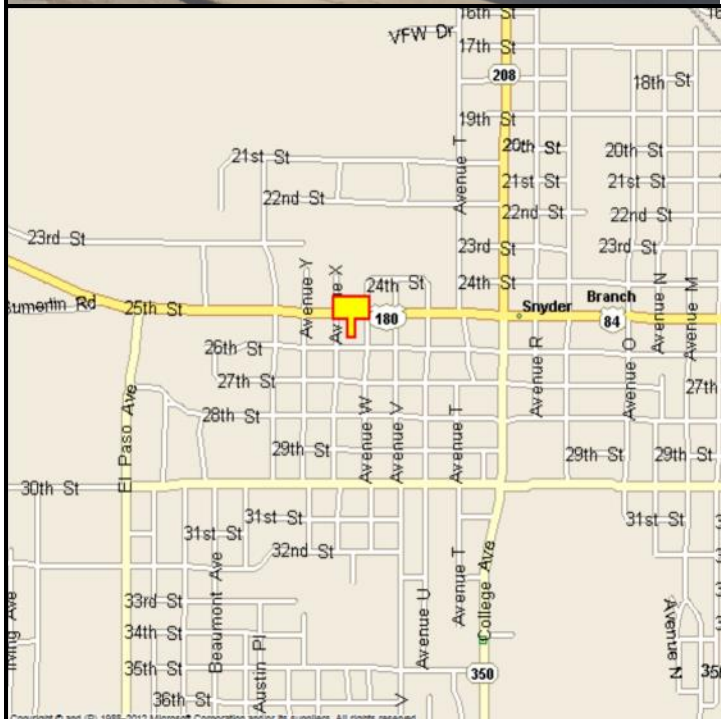

**LOCATION:**

SW corner of 25th Street & Avenue W

**HIGHWAY/STREET:**

180 (25th Street)

**ORIENTATION:**

Side of Pavement - South  
For Traffic - Eastbound

**FACE:**

Position - Right Read  
Size - 10' H x 24' W  
Illuminated - Yes

**TERM:**

12, 24 & 36 Months

**GPS:**

Latitude: 32.7171  
Longitude: -100.9242

**WEEKLY IMPRESSIONS:**

45,000

**PANEL ID:**

TSC-21A