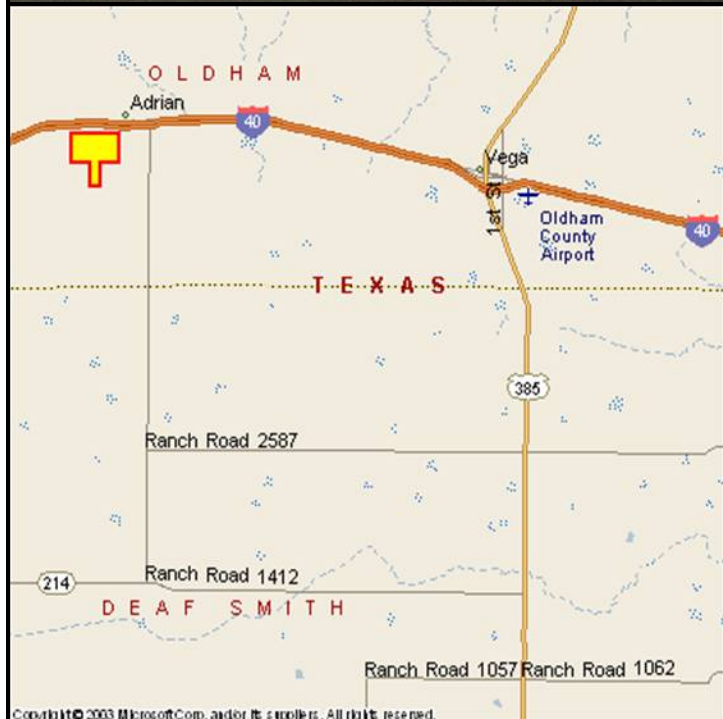

ADRIAN, OLDHAM COUNTY, TEXAS

MARKET:

Brand new billboard in 2005 that is perfect for Westbound traffic to New Mexico—20 minutes from the state line. Great visibility 24 hours a day.

LOCATION:

40 miles West of Amarillo

HIGHWAY:

I-40

ORIENTATION:

Side of Pavement - South
For Traffic - Westbound

FACE:

Position - Cross Read
Size - 10' H x 32' W
Illuminated - Yes

TERM:

12, 24 & 36 Months

GPS:

Latitude: 35.2962
Longitude: -102.6758

WEEKLY IMPRESSIONS:

75,500

PANEL ID:

TOL-7C (Top)
TOL-7D (Bottom)

For More Information, Please Call
877.583.3801

E-mail - sales@lookoutdoor.biz