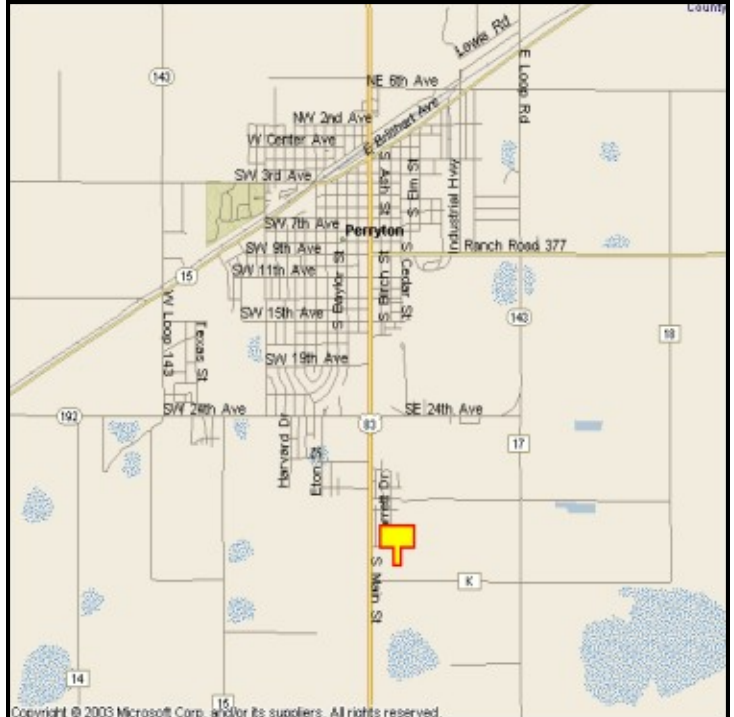

PERRYTON, OCHILTREE COUNTY, TEXAS

MARKET:

Built in November of 2007, this billboard is clean and affordable. Great exposure to local Perryton traffic as well as travelers going on to Pampa or Canadian.

LOCATION:

0.8 miles South of 24th Street—Perryton

HIGHWAY:

83

ORIENTATION:

Side of Pavement - East
For Traffic - South bound

FACE:

Position - Cross Read
Size - 6' H x 12' W
Illuminated - No

TERM:

12, 24 & 36 Months

GPS:

Latitude: 36.3648
Longitude: -100.8024

WEEKLY IMPRESSIONS:

96,200

PANEL ID:

TOC-8C (Top)
TOC-8D (Bottom)

For More Information, Please Call