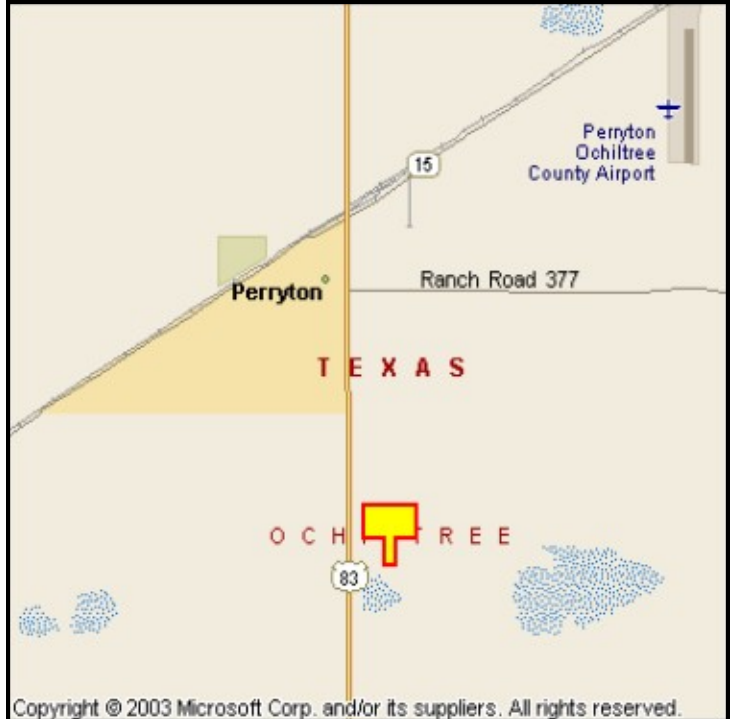

**PERRYTON, OCHILTREE COUNTY, TEXAS**

**MARKET:**

This is the most affordable billboard you'll ever find for travelers entering Perryton from the south. Great visibility and very effective.

**LOCATION:**

2.5 miles South of JCT 15—Perryton

**HIGHWAY:**

83

**ORIENTATION:**

Side of Pavement - East  
For Traffic - Northbound

**FACE:**

Position - Right Read  
Size - 6' H x 12' W  
Illuminated - No

**TERM:**

12, 24 & 36 Months

**GPS:**

Latitude: 36.3471  
Longitude: -100.8018

**WEEKLY IMPRESSIONS:**

81,600

**PANEL ID:**

TOC-11

Copyright © 2003 Microsoft Corp. and/or its suppliers. All rights reserved.