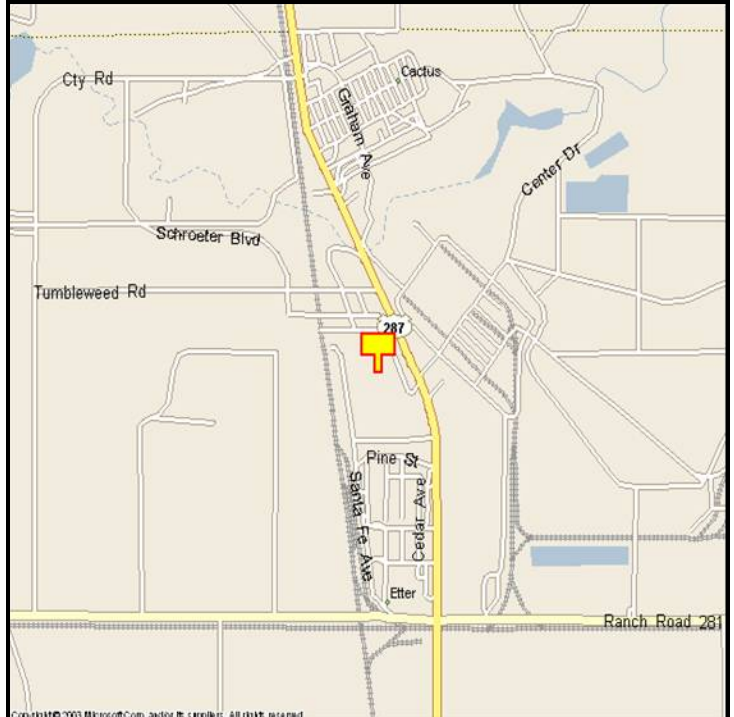

**CACTUS, MOORE COUNTY, TEXAS**

**MARKET:**

A new, all-steel billboard for northbound traffic on US 287 to Oklahoma, Colorado and Kansas, tremendous traffic counts and huge big truck traffic and meat packing plant worker traffic.

**LOCATION:**

1 mile North of JCT 281 - Cactus

**HIGHWAY:**

287

**ORIENTATION:**

Side of Pavement - West  
For Traffic - Northbound

**FACE:**

Position - Cross Read  
Size - 10' H x 32' W  
Illuminated - Yes

**TERM:**

12, 24 & 36 Months

**GPS:**

Latitude: 36.0450  
Longitude: -102.0034

**WEEKLY IMPRESSIONS:**

76,200

**PANEL ID:**

TMO-9C (Top)  
TMO-9D (Bottom)