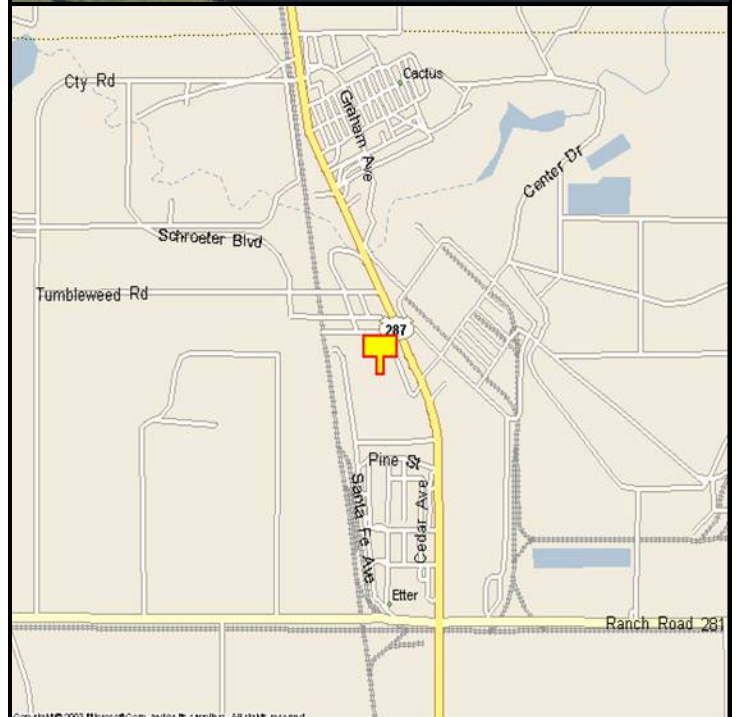

PANEL ID:

TMO-9A (Top)
TMO-9B (Bottom)

For More Information, Please Call

877.583.3801

E-mail - sales@lookoutdoor.biz