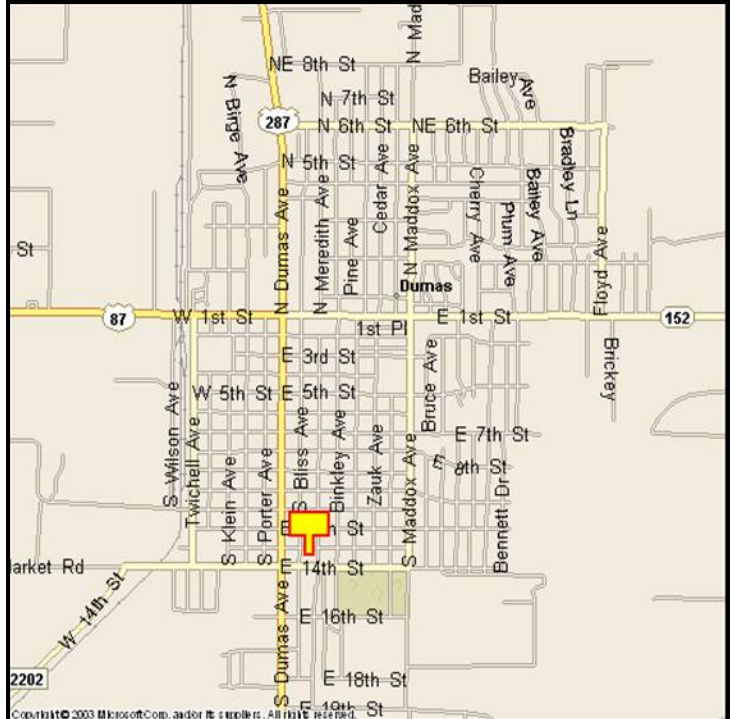

DUMAS, MOORE COUNTY, TEXAS

MARKET:

A 150 sq. ft. billboard located very near the pavement and slow moving, northbound US 287 traffic. Great for US 287, US 87 and local Dumas traffic.

LOCATION:

@ 13th Street - Dumas

HIGHWAY:

287

ORIENTATION:

Side of Pavement - East
For Traffic - Northbound

FACE:

Position - Right Read
Size - 10' H x 15' W
Illuminated - No

TERM:

12, 24 & 36 Months

GPS:

Latitude: 35.8517
Longitude: -101.9731

WEEKLY IMPRESSIONS:

126,200

PANEL ID:

TMO-5A

For More Information, Please Call

877.583.3801