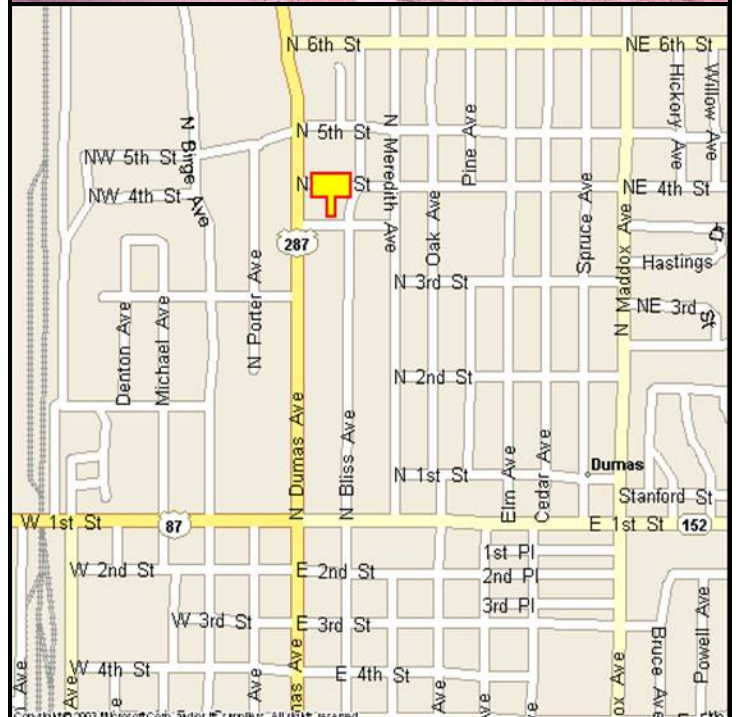

PANEL ID:

TMO-19A

For More Information, Please Call

877.583.3801

E-mail - sales@lookoutdoor.biz