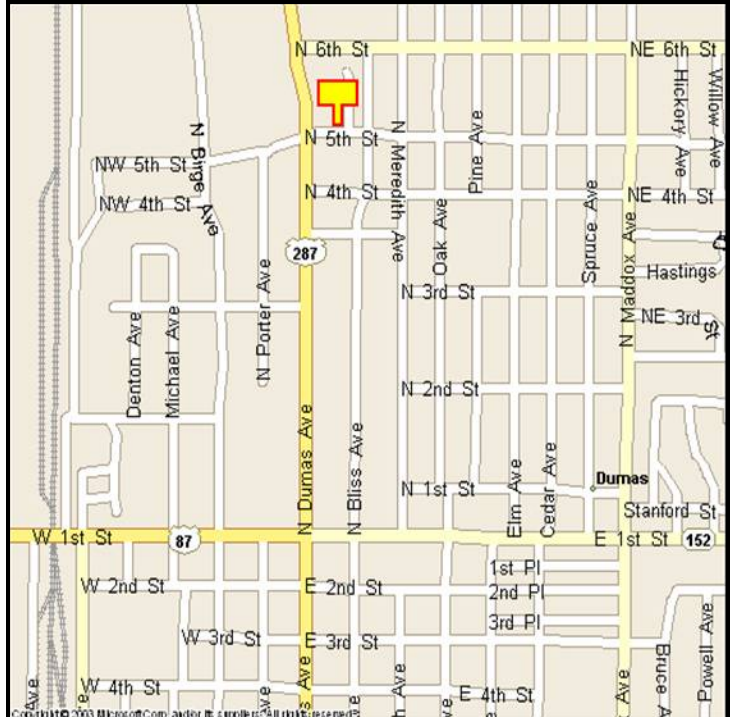

LOOK

OUTDOOR ADVERTISING, LLC

DUMAS, MOORE COUNTY, TEXAS

MARKET:

Affordable, full-color billboard with exposure to thousands of consumers daily. Located on north Dumas Avenue showcasing your business to heavy southbound US 287 traffic.

LOCATION:

75' North of N. 5th Street - Dumas

HIGHWAY:

287

ORIENTATION:

Side of Pavement - East
For Traffic - Southbound

FACE:

Position - Cross Read
Size - 6' H x 12' W
Illuminated - No

TERM:

12, 24 & 36 Months

GPS:

Latitude: 35.8750
Longitude: -101.9731

WEEKLY IMPRESSIONS:

116,300

PANEL ID:

TMO-18B