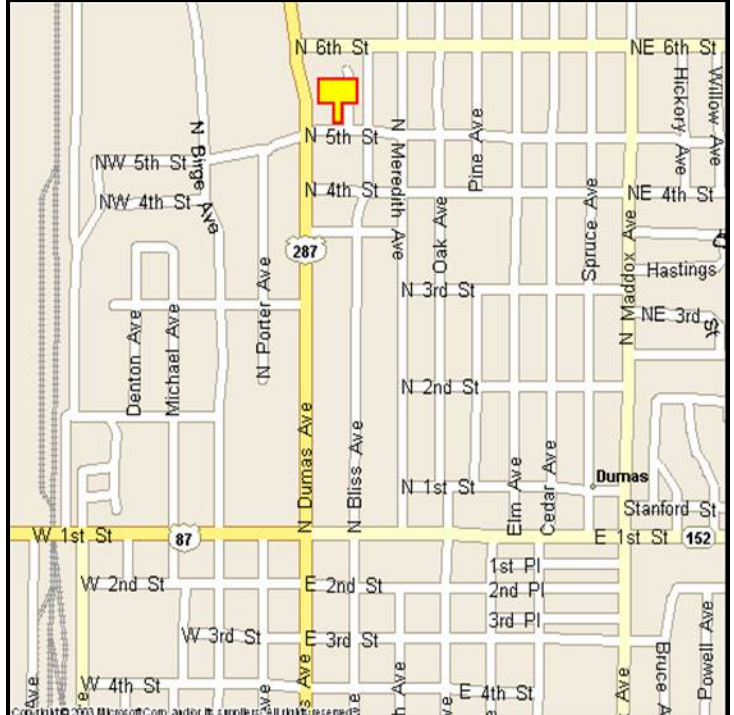

PANEL ID:

TMO-18A

For More Information, Please Call

877.583.3801

E-mail - sales@lookoutdoor.biz