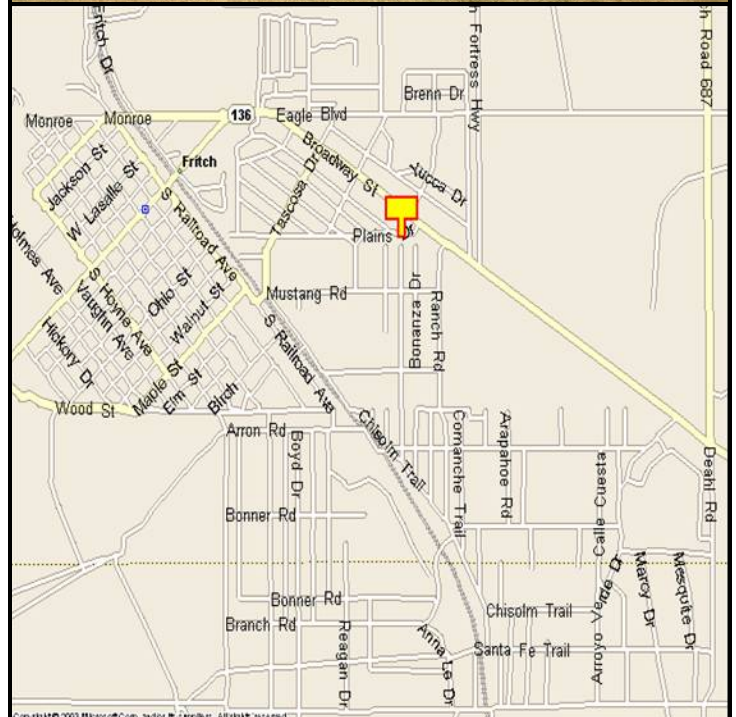

PANEL ID:

THU-5A (Top)
THU-5B (Bottom)

For More Information, Please Call
877.583.3801

E-mail - sales@lookoutdoor.biz