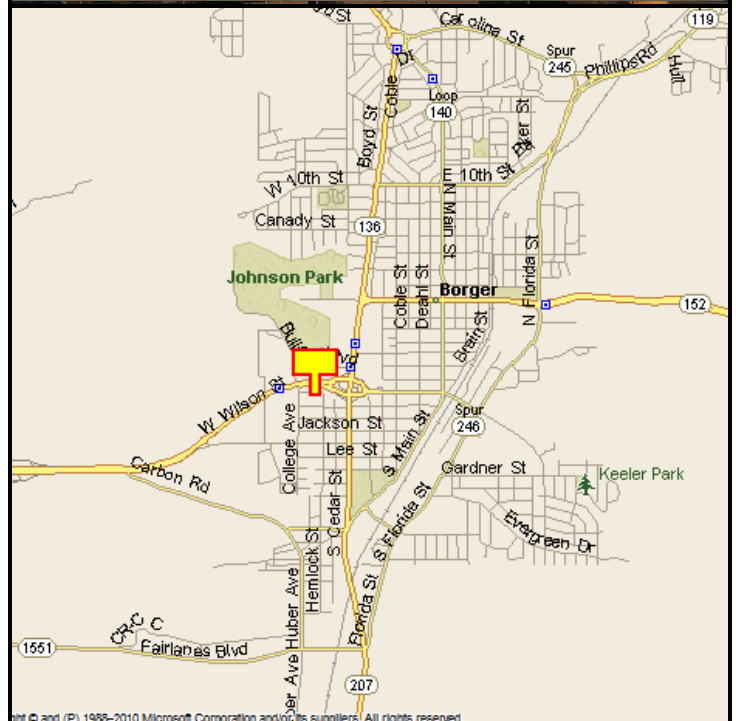

BORGER, HUTCHINSON COUNTY, TEXAS

MARKET:

The “FLAGSHIP” billboard in Borger and the northern Texas Panhandle. If you have coverage with this board, you won’t need any others.

LOCATION:

0.1 mile West of cloverleaf - Borger

HIGHWAY:

136

ORIENTATION:

Side of Pavement - North
For Traffic - Eastbound

FACE:

Position - Cross Read
Size - 14' H x 48' W
Illuminated - Yes

TERM:

12, 24 & 36 Months

GPS:

Latitude: 35.6618
Longitude: -101.4024

WEEKLY IMPRESSIONS:

130,600

PANEL ID:

THU-35B

For More Information, Please Call

877.583.3801