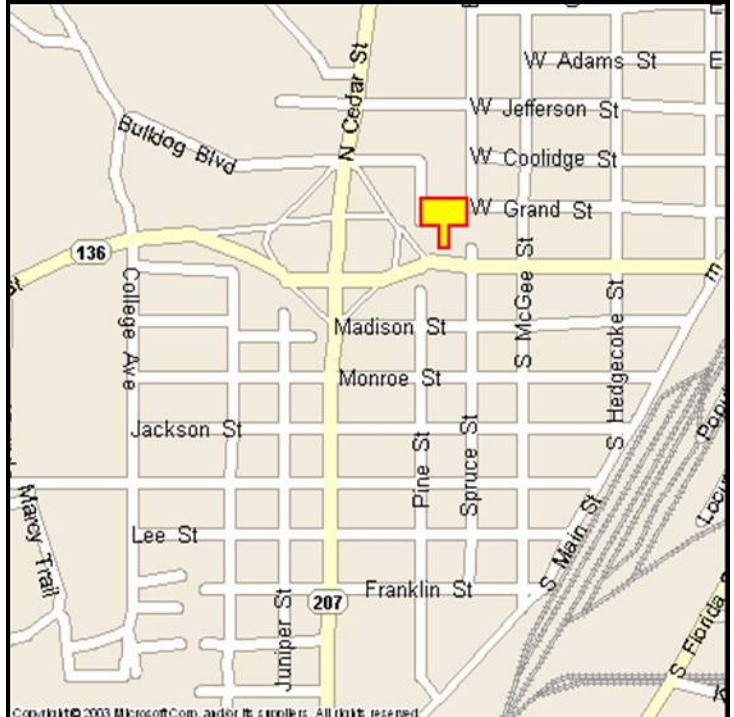

BORGER, HUTCHINSON COUNTY, TEXAS

MARKET:

High traffic and excellent exposure to traffic to Wal-Mart or Fritch from the Post Office area and downtown Borger with this great billboard!

LOCATION:

East of Cloverleaf - Borger

HIGHWAY:

Wilson Street

ORIENTATION:

Side of Pavement - North
For Traffic - Westbound

FACE:

Position - Right Read
Size - 10' H x 28' W
Illuminated - No

TERM:

12, 24 & 36 Months

GPS:

Latitude: 35.6612
Longitude: -101.3964

WEEKLY IMPRESSIONS:

130,100

PANEL ID:

THU-24C (Top)
THU-24D (Bottom)

For More Information, Please Call

877.583.3801