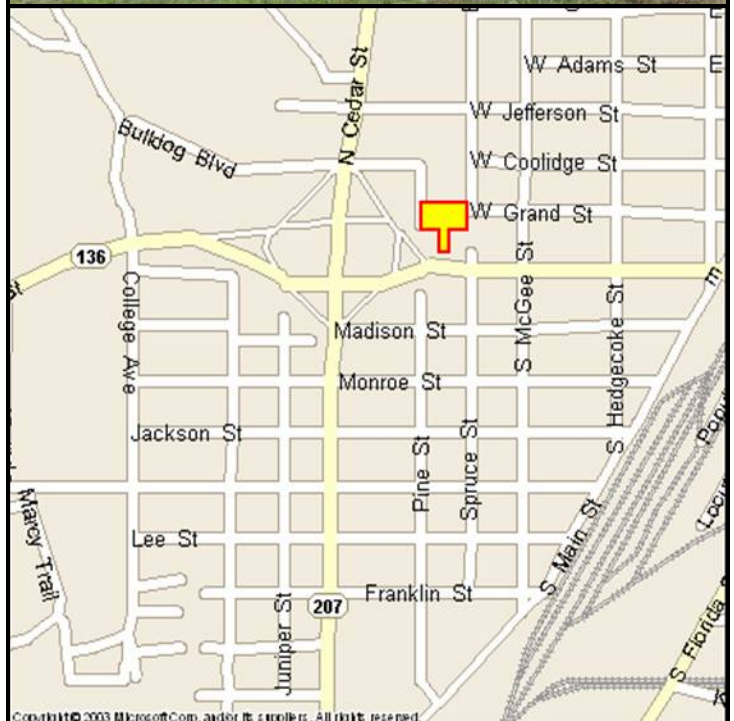

BORGER, HUTCHINSON COUNTY, TEXAS

MARKET:

Located at the Cloverleaf, this billboard is positioned to catch of both north and southbound Cedar Street traffic plus all inbound traffic from the Fritch highway. Exposure to approximately 15,000 vehicles per day!

LOCATION:

East of Cloverleaf - Borger

HIGHWAY:

Wilson Street

ORIENTATION:

Side of Pavement - North
For Traffic - Eastbound

FACE:

Position - Right Read
Size - 10' H x 28' W
Illuminated - No

TERM:

12, 24 & 36 Months

GPS:

Latitude: 35.6612
Longitude: -101.3964

WEEKLY IMPRESSIONS:

130,100

PANEL ID:

THU-24A (Top)
THU-24B (Bottom)