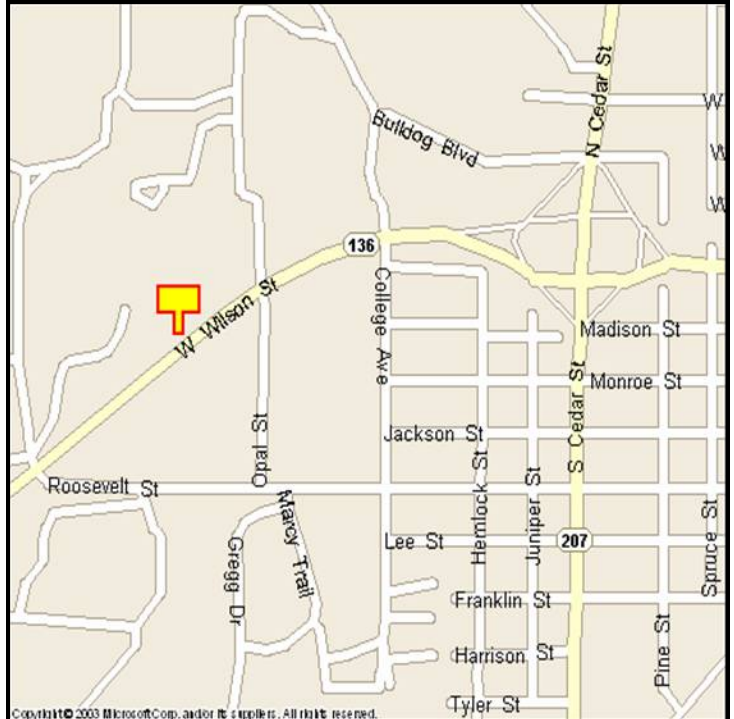

PANEL ID:

THU-17B

For More Information, Please Call

877.583.3801

E-mail - sales@lookoutdoor.biz