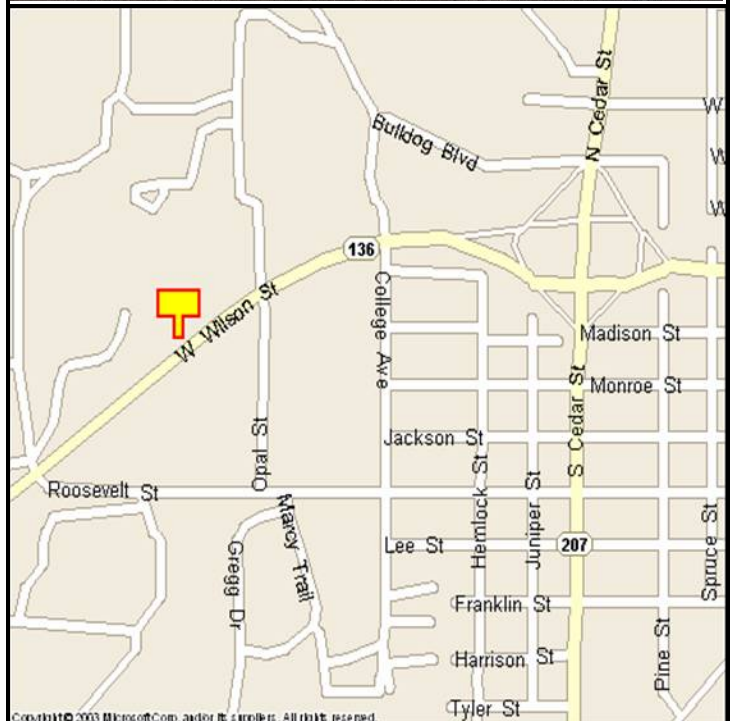

PANEL ID:

THU-17A

For More Information, Please Call

877.583.3801

E-mail - sales@lookoutdoor.biz