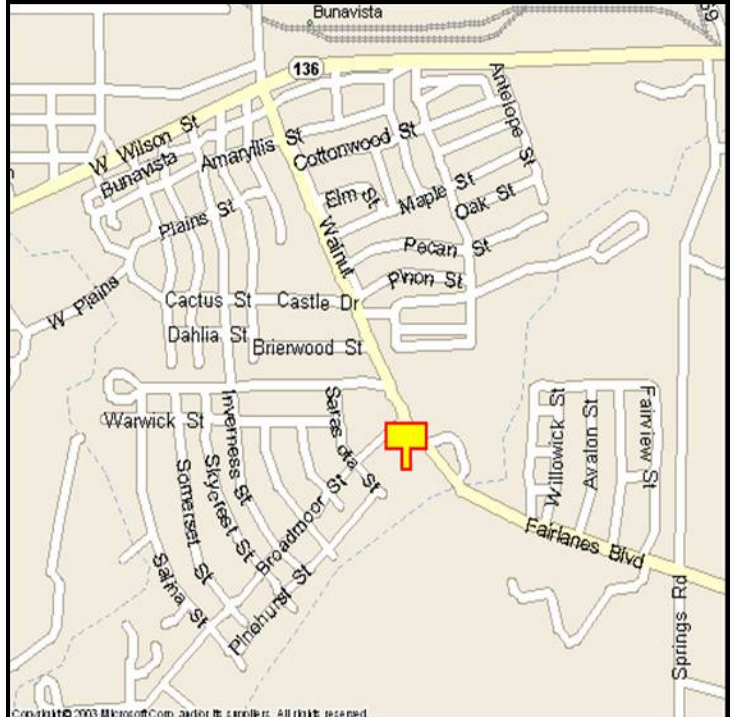

BORGER, HUTCHINSON COUNTY, TEXAS

MARKET:

A great little “target market” billboard located at the entrance to Fairlanes seen by travelers on FM 1551 and Broadmoor St. daily.

LOCATION:

South of Broadmoor St. - Borger

HIGHWAY:

FM 1551

ORIENTATION:

Side of Pavement - West
For Traffic - Southbound

FACE:

Position - Right Read
Size - 6' H x 12' W
Illuminated - No

TERM:

12, 24 & 36 Months

GPS:

Latitude: 35.6456
Longitude: -101.4428

WEEKLY IMPRESSIONS:

30,800

PANEL ID:

THU-13A

For More Information, Please Call

877.583.3801