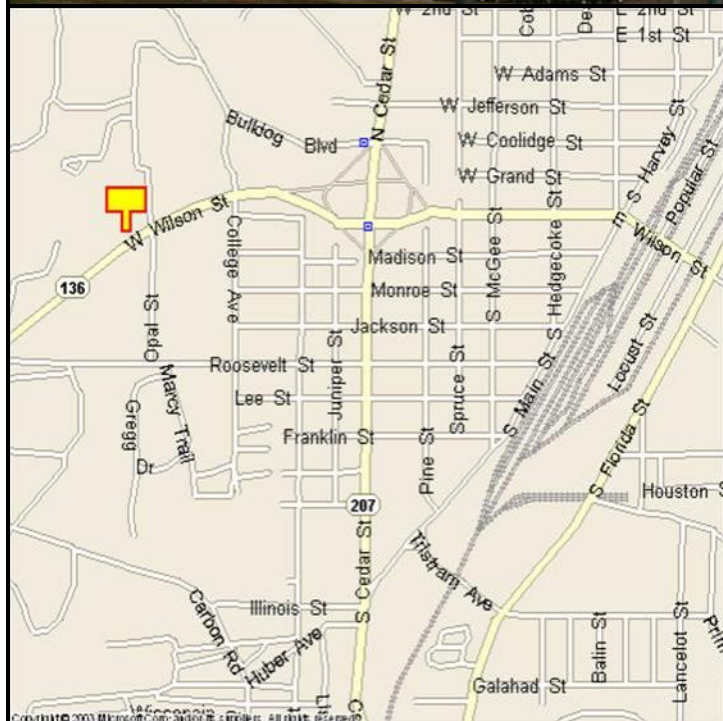

**BORGER, HUTCHINSON COUNTY, TEXAS**

**MARKET:**

By far one of the finest billboards in the northern Panhandle. Located at the entrance to United with exposure to several thousand people each day!

**LOCATION:**

Next to Country Chevrolet - Borger

**HIGHWAY:**

136

**ORIENTATION:**

Side of Pavement - North  
For Traffic - Eastbound

**FACE:**

Position - Cross Read  
Size - 10' H x 36' W  
Illuminated - No

**TERM:**

12, 24 & 36 Months

**GPS:**

Latitude: 35.6606  
Longitude: -101.4080

**WEEKLY IMPRESSIONS:**

117,800

**PANEL ID:**

THU-10B

For More Information, Please Call