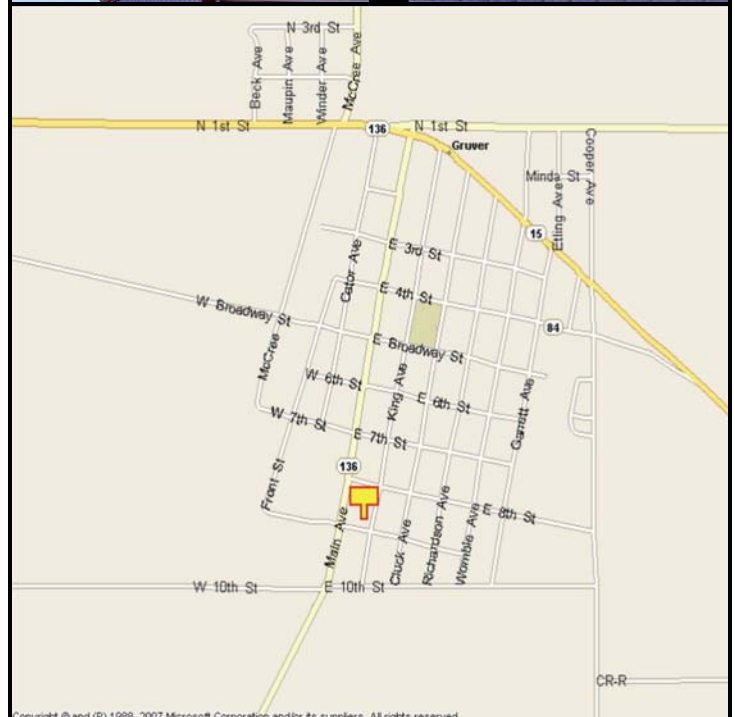

GRUVER, HANSFORD COUNTY, TEXAS

MARKET:

Affordable billboard with great visibility. All steel monopole that is sure to get the attention of travelers to Stratford, Spearman and Guymon, as well as all local traffic in Gruver.

LOCATION:

150' North of 9th Street—Gruver

HIGHWAY:

136

ORIENTATION:

Side of Pavement - East
For Traffic - Northbound

FACE:

Position - Right Read
Size - 6' H x 12' W
Illuminated - No

TERM:

12, 24 & 36 Months

GPS:

Latitude: 36.2593
Longitude: -101.4075

WEEKLY IMPRESSIONS:

10,800

PANEL ID:

THN-1A (Top)
THN-1B (Bottom)