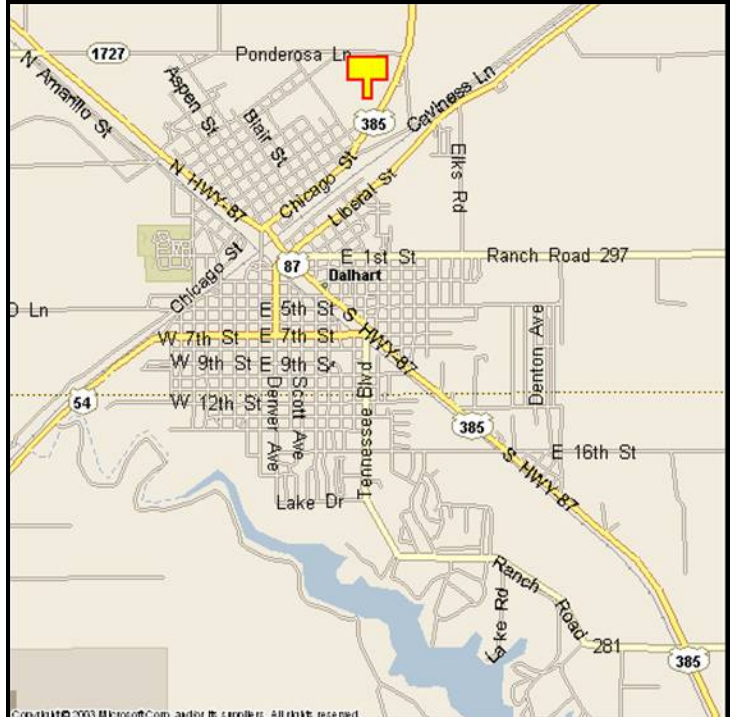

DALHART, DALLAM COUNTY, TEXAS

MARKET:

This billboard provides very good exposure to northbound traffic directly out of Dalhart with a high percentage of big truck traffic.

LOCATION:

North Limits of Dalhart

HIGHWAY:

385

ORIENTATION:

Side of Pavement - West
For Traffic - Northbound

FACE:

Position - Cross Read
Size - 8' H x 16' W
Illuminated - No

TERM:

12, 24 & 36 Months

GPS:

Latitude: 36.0730
Longitude: -102.5147

WEEKLY IMPRESSIONS:

13,500

PANEL ID:

TDA-4C (Top)
TDA-4D (Bottom)

For More Information, Please Call

877.583.3801