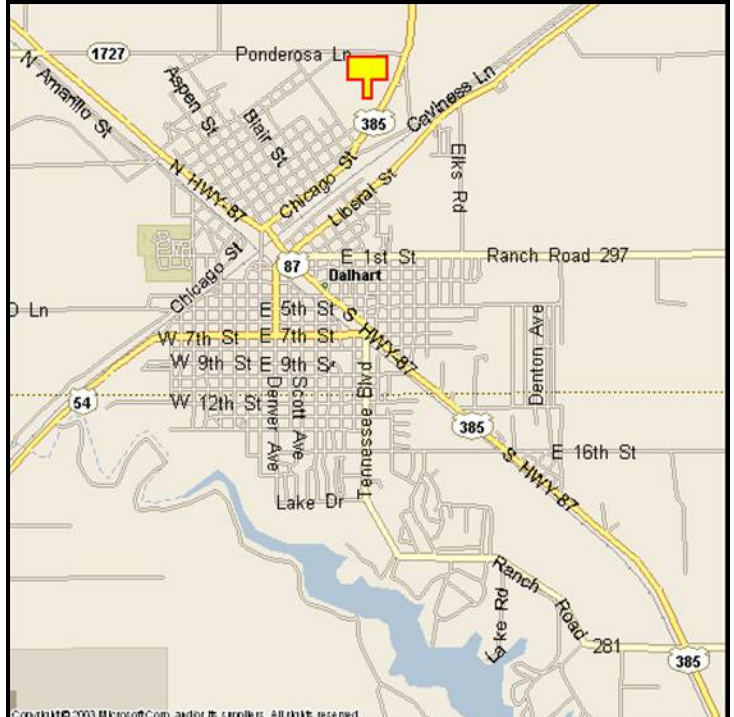

DALHART, DALLAM COUNTY, TEXAS

MARKET:

This billboard provides very good exposure to southbound traffic directly from Boise City, Oklahoma into Dalhart with a high percentage of big truck traffic.

LOCATION:

North Limits of Dalhart

HIGHWAY:

385

ORIENTATION:

Side of Pavement - West
For Traffic - Southbound

FACE:

Position - Right Read
Size - 8' H x 16' W
Illuminated - No

TERM:

12, 24 & 36 Months

GPS:

Latitude: 36.0730
Longitude: -102.5147

WEEKLY IMPRESSIONS:

13,500

PANEL ID:

TDA-4A (Top)
TDA-4B (Bottom)

For More Information, Please Call
877.583.3801