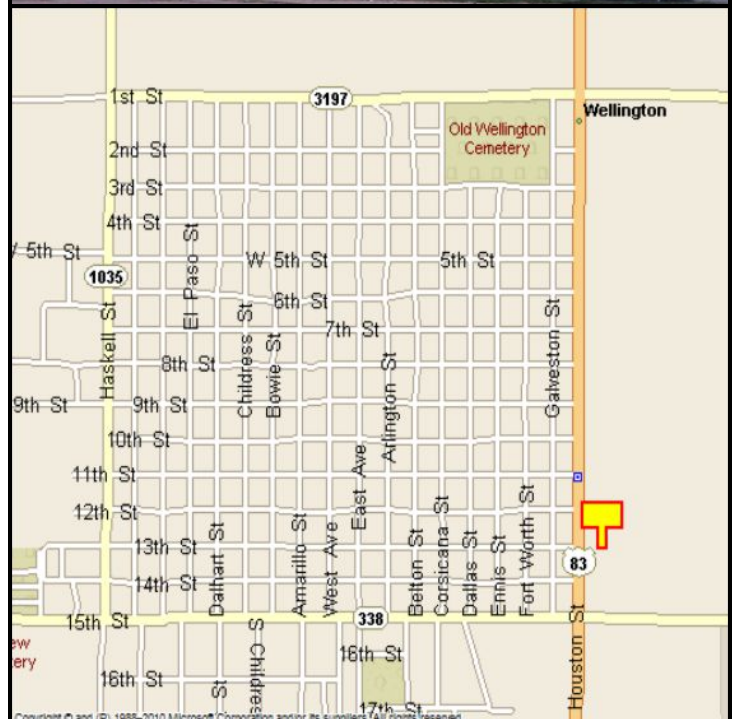

WELLINGTON, COLLINGSWORTH COUNTY, TEXAS

MARKET:

A new billboard completed in 2012 for southbound traffic headed toward US 287 and Childress. A great board for all local traffic in Wellington. Lighted for 24-hour exposure!

LOCATION:

150' North of 13th Street - Wellington

HIGHWAY:

83

ORIENTATION:

Side of Pavement - East
For Traffic - Southbound

FACE:

Position - Cross Read
Size - 10' H x 24' W
Illuminated - Yes

TERM:

12, 24 & 36 Months

GPS:

Latitude: 34.8516
Longitude: -100.2048

WEEKLY IMPRESSIONS:

33,600

PANEL ID:

TCO-1C (Top)
TCO-1D (Bottom)