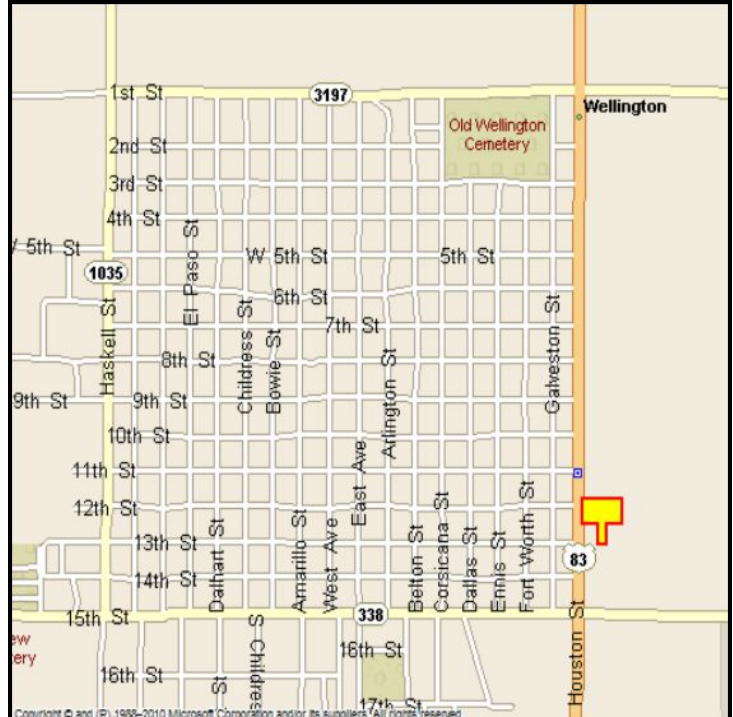

**WELLINGTON, COLLINGSWORTH COUNTY, TEXAS**

**MARKET:**

A new billboard completed in 2012 for northbound traffic headed toward I-40 and Shamrock. A great board for all local traffic in Wellington. Lighted for 24-hour exposure!

**LOCATION:**

150' North of 13th Street - Wellington

**HIGHWAY:**

83

**ORIENTATION:**

Side of Pavement - East  
For Traffic - Northbound

**FACE:**

Position - Right Read  
Size - 10' H x 24' W  
Illuminated - Yes

**TERM:**

12, 24 & 36 Months

**GPS:**

Latitude: 34.8516  
Longitude: -100.2048

**WEEKLY IMPRESSIONS:**

33,600

**PANEL ID:**

TCO-1A (Top)  
TCO-1B (Bottom)