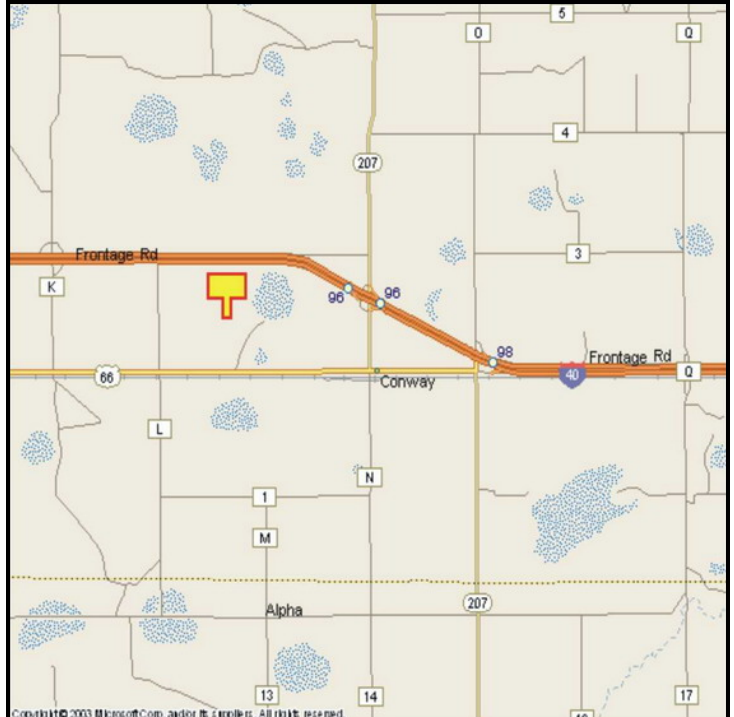

CONWAY, CARSON COUNTY, TEXAS

MARKET:

A rare advertising find! 1 of 4 small “Burma Shave” style billboards lined up along I-40 for Oklahoma bound travelers. Leased as a group of four.

LOCATION:

MP 96—Conway

HIGHWAY:

I-40

ORIENTATION:

Side of Pavement - South
For Traffic - East bound

FACE:

Position - Right Read
Size - 6' H x 8' W
Illuminated - No

TERM:

12, 24 & 36 Months

GPS:

Latitude: 35.2210
Longitude: -101.4042

WEEKLY IMPRESSIONS:

83,900

PANEL ID:

TCA-11

For More Information, Please Call

877.583.3801