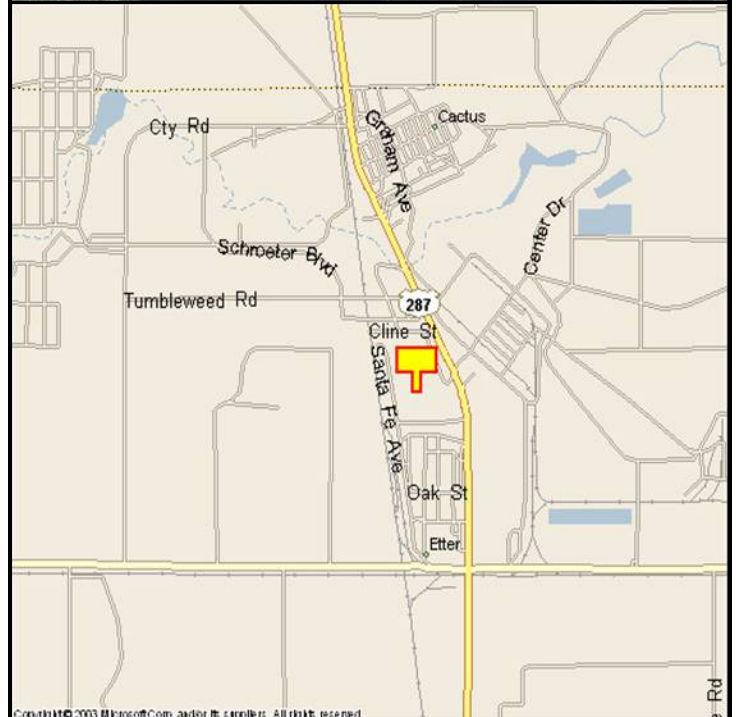

PANEL ID:

TMO-11A (Top)
TMO-11B (Bottom)

For More Information, Please Call

877.583.3801

E-mail - sales@lookoutdoor.biz