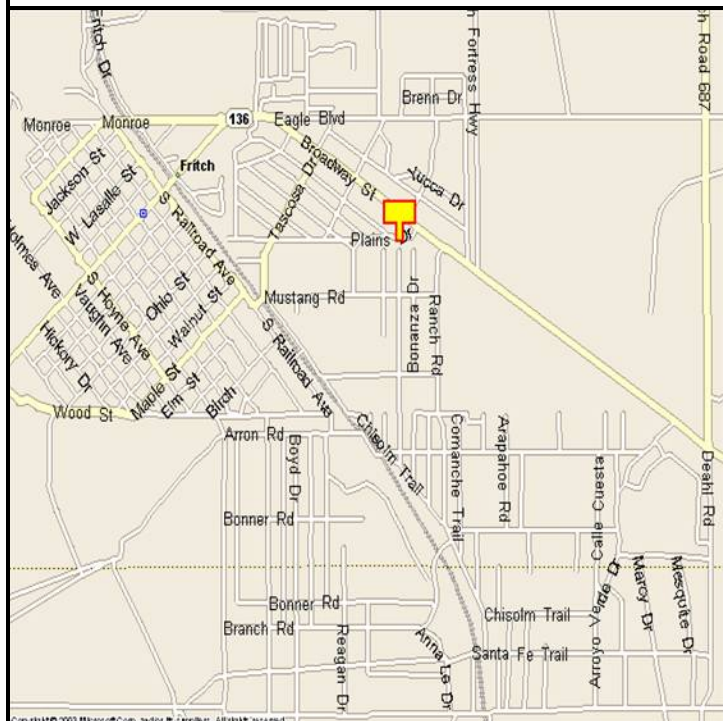

PANEL ID:

THU-5C (Top)
THU-5D (Bottom)

For More Information, Please Call
877.583.3801

E-mail - sales@lookoutdoor.biz