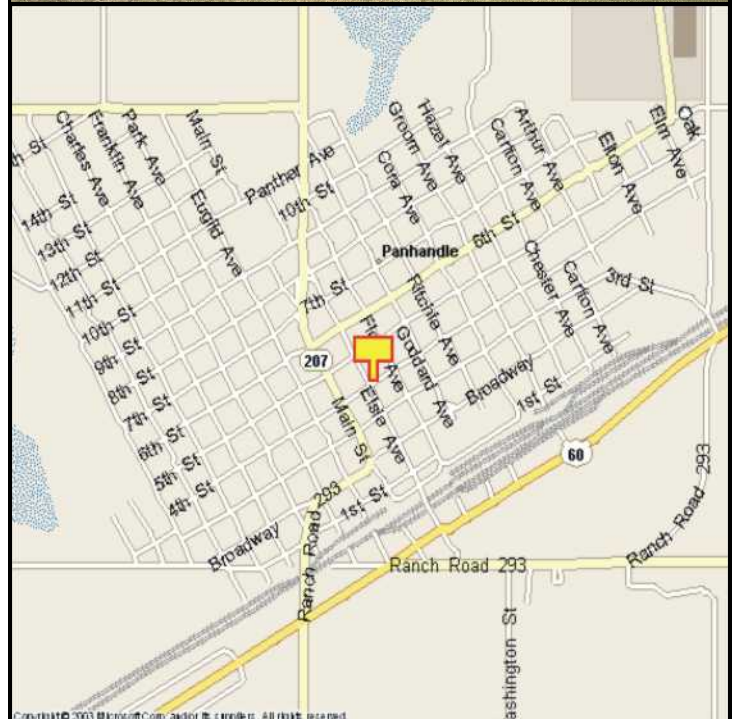

PANHANDLE, CARSON COUNTY, TEXAS

MARKET:

Perfect billboard for targeting local Panhandle consumers, plus all through traffic on Highway 207. Smack dab in the middle of town!

LOCATION:

Elsie Drive @ 5th Street—Panhandle

HIGHWAY:

207

ORIENTATION:

Side of Pavement - East
For Traffic - North bound

FACE:

Position - Right Read
Size - 6' H x 12' W
Illuminated - No

TERM:

12, 24 & 36 Months

GPS:

Latitude: 35.3459
Longitude: -101.3793

WEEKLY IMPRESSIONS:

26,500

PANEL ID:

TCA-18A (Top)
TCA-18B (Bottom)

For More Information, Please Call

877.583.3801