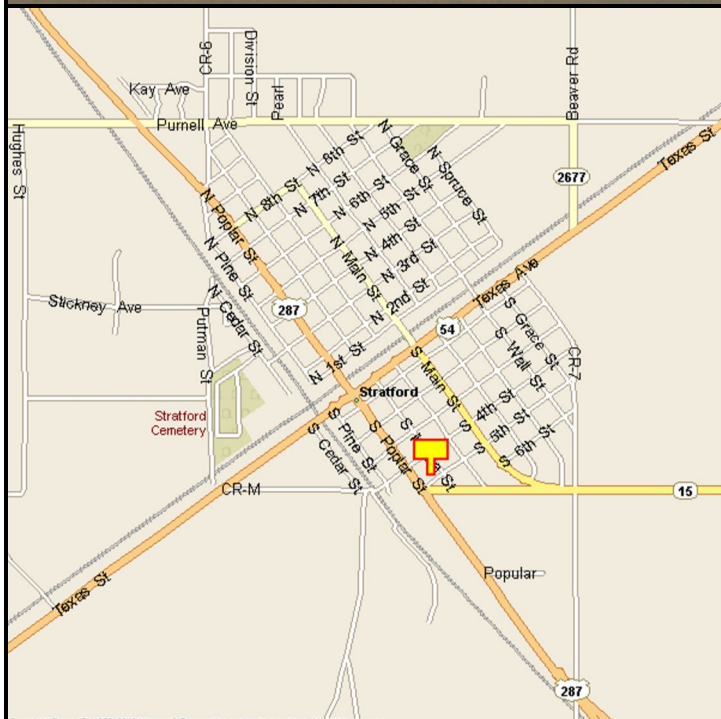

STRATFORD, SHERMAN COUNTY, TEXAS

MARKET:

A very clean, all-steel billboard for southbound traffic out of Stratford and from Oklahoma and Colorado with 24-hour lighting. Heavy big truck traffic.

LOCATION:

@ 5th Street - Stratford

HIGHWAY:

287

ORIENTATION:

Side of Pavement - East
For Traffic - Southbound

FACE:

Position - Cross Read
Size - 12' H x 25' W
Illuminated - Yes

TERM:

12, 24 & 36 Months

GPS:

Latitude: 36.3284
Longitude: -102.0693

WEEKLY IMPRESSIONS:

52,400

PANEL ID:

TSH-2C (Top)
TSH-2D (Bottom)

For More Information, Please Call