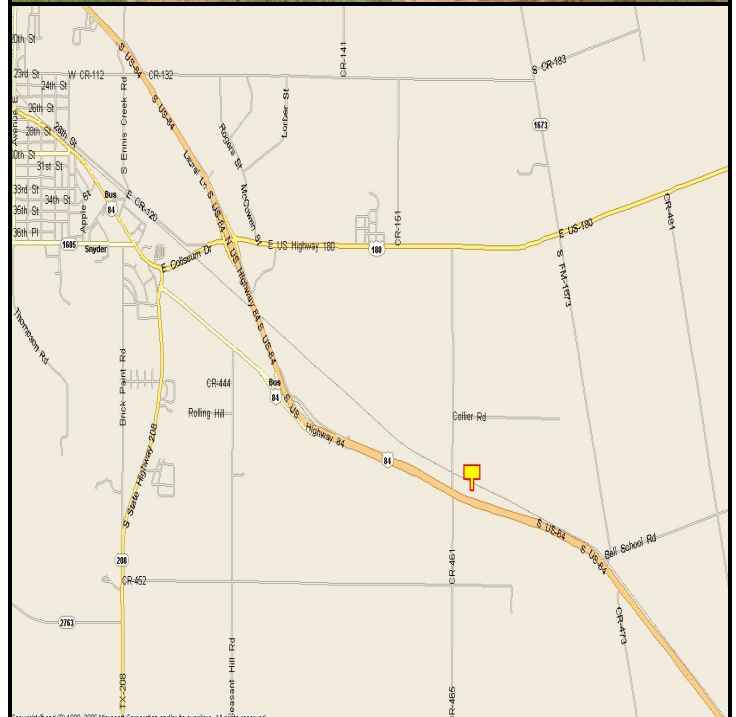

**SNYDER, SCURRY COUNTY, TEXAS**

**MARKET:**

Talk about gaining critical exposure to thousands of travelers each day along U.S. 84 for not much money!  
This billboard is it!

**LOCATION:**

2.75 miles South of U.S. 180

**HIGHWAY:**

84

**ORIENTATION:**

Side of Pavement - East  
For Traffic - Northbound

**FACE:**

Position - Right Read  
Size - 16' H x 8' W  
Illuminated - Yes

**TERM:**

12, 24 & 36 Months

**GPS:**

Latitude: 32.6829  
Longitude: -100.8309

**WEEKLY IMPRESSIONS:**

65,000

**PANEL ID:**

TSC-6

For More Information, Please Call

877.583.3801