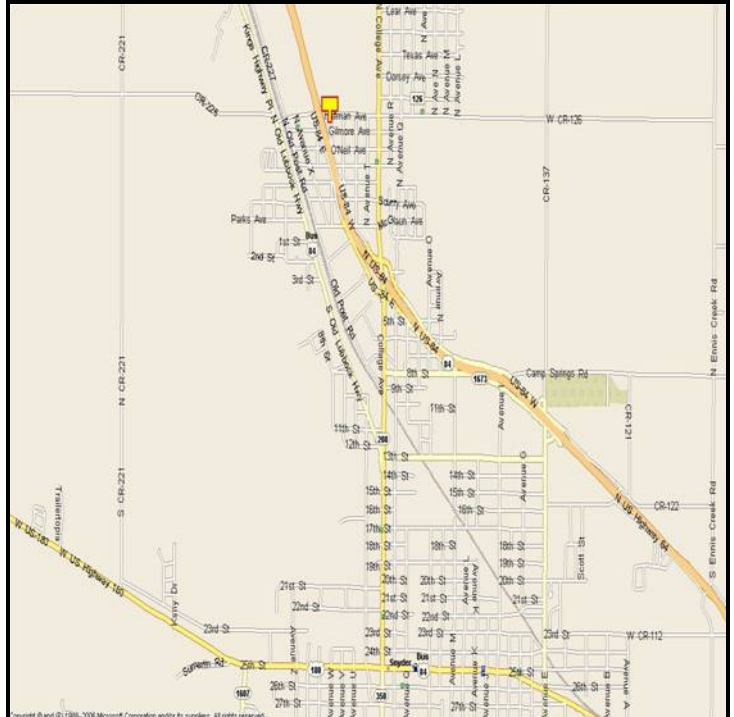

PANEL ID:

TSC-3

For More Information, Please Call

877.583.3801

E-mail - sales@lookoutdoor.biz