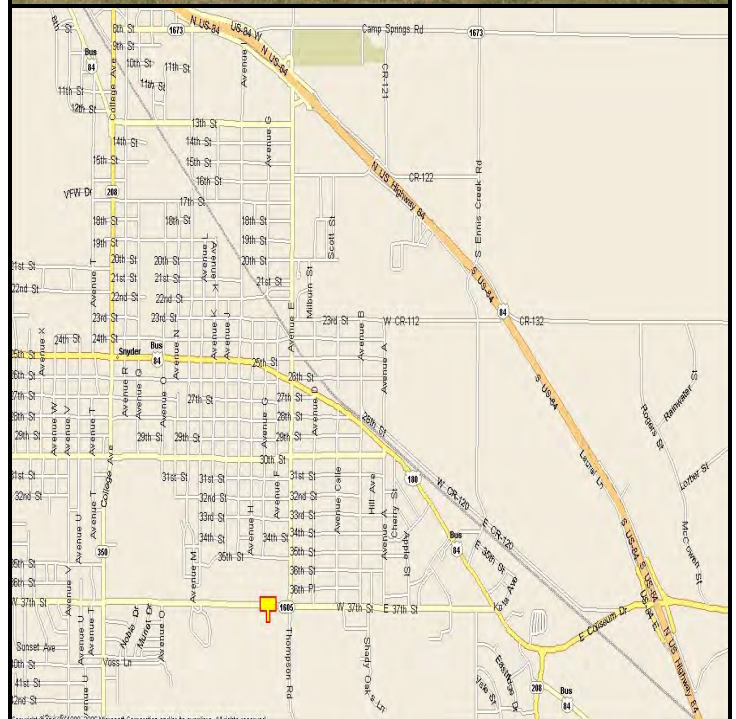

**SNYDER, SCURRY COUNTY, TEXAS**

**MARKET:**

One of the few prime "in town" billboard displays in all of Snyder! Large & lighted! Nowhere can you find exposure like this so inexpensively!

**LOCATION:**

0.1 mile East of Ave. E on 37th Street

**HIGHWAY/STREET:**

37th Street

**ORIENTATION:**

Side of Pavement - South  
For Traffic - Eastbound

**FACE:**

Position - Right Read  
Size - 10' H x 32' W  
Illuminated - Yes

**TERM:**

12, 24 & 36 Months

**GPS:**

Latitude: 32.7042  
Longitude: -100.9038

**WEEKLY IMPRESSIONS:**

77,000

**PANEL ID:**

TSC-14A

For More Information, Please Call

877.583.3801