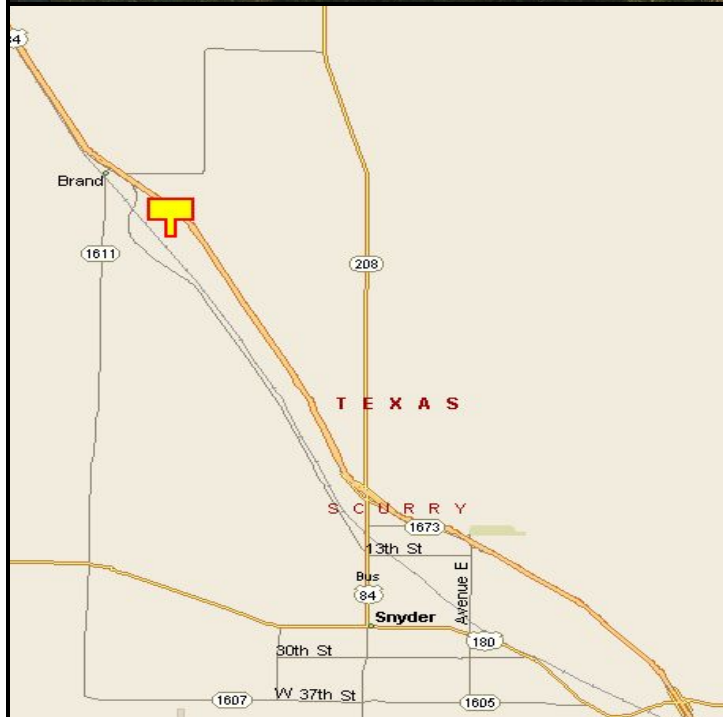

PANEL ID:

TSC-1

For More Information, Please Call

877.583.3801

E-mail - sales@lookoutdoor.biz