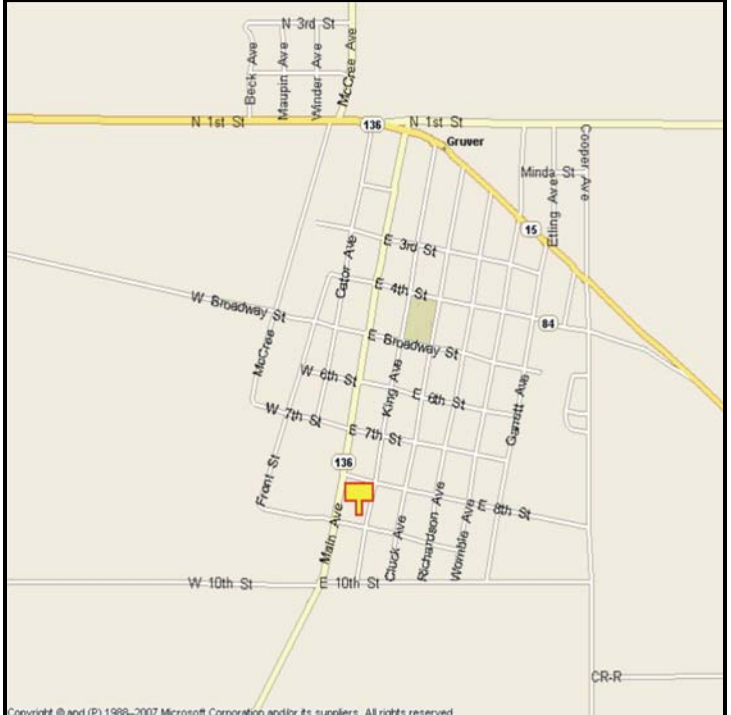

GRUVER, HANSFORD COUNTY, TEXAS

MARKET:

This all steel monopole billboard has very good visibility for all local traffic in Gruver, and all southbound traffic to Stinnett and Borger.

LOCATION:

150' North of 9th Street—Gruver

HIGHWAY:

136

ORIENTATION:

Side of Pavement - East
For Traffic - Southbound

FACE:

Position - Cross Read
Size - 6' H x 12' W
Illuminated - No

TERM:

12, 24 & 36 Months

GPS:

Latitude: 36.2593
Longitude: -101.4075

WEEKLY IMPRESSIONS:

10,800

PANEL ID:

THN-1C (Top)
THN-1D (Bottom)

For More Information, Please Call

877.583.3801