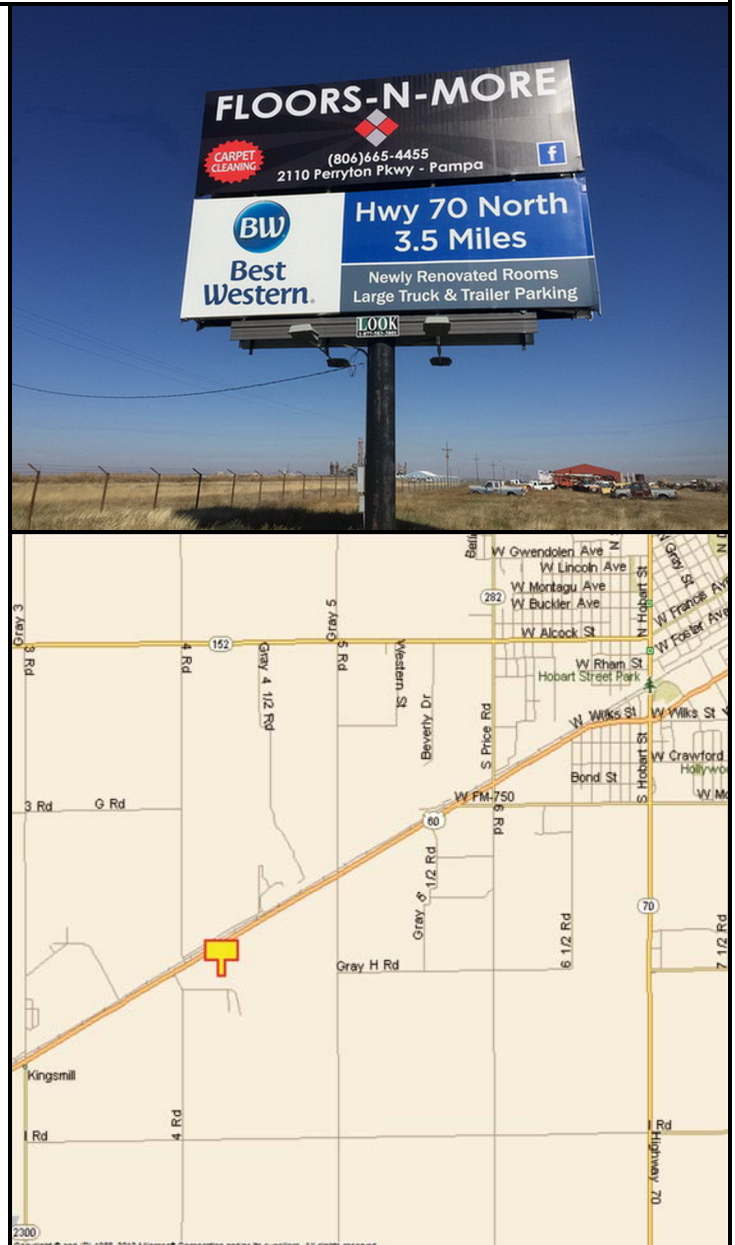

PANEL ID:

TGR-26A (Top)
TGR-26B (Bottom)

For More Information, Please Call
877.583.3801

E-mail - sales@lookoutdoor.biz