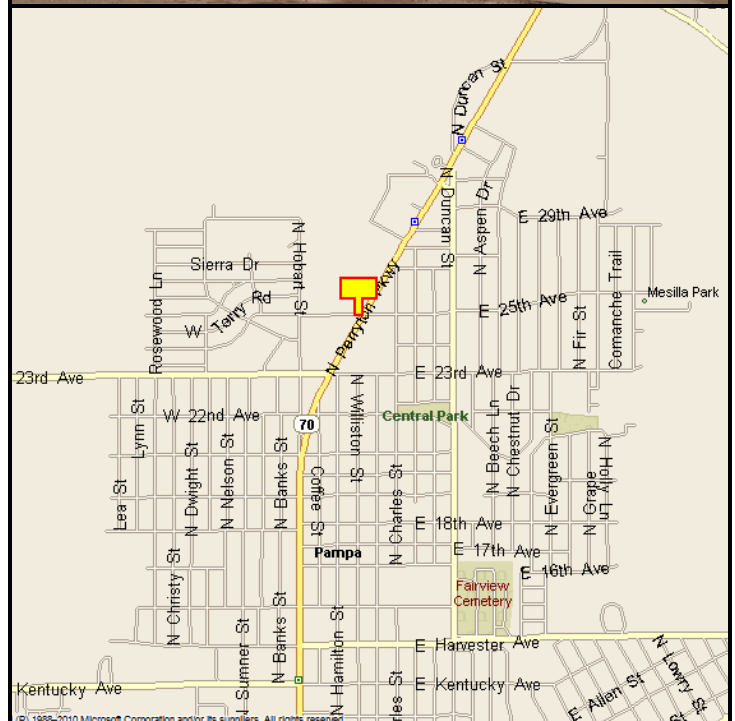

PAMPA, GRAY COUNTY, TEXAS

MARKET:

This billboard structure is located in the highest traffic counts in all of Gray County! Located at the north end of the Pampa Mall parking lot and just south of the Parkway entrance to Super Wal-Mart.

LOCATION:

2500 block of Perryton Parkway - Pampa

HIGHWAY:

70

ORIENTATION:

Side of Pavement - West
For Traffic - Northbound

FACE:

Position - Cross Read
Size - 10' H x 24' W
Illuminated - Yes

TERM:

12, 24 & 36 Months

GPS:

Latitude: 35.5680
Longitude: -100.9665

WEEKLY IMPRESSIONS:

108,200

PANEL ID:

TGR-25C (Top)
TGR-25D (Bottom)