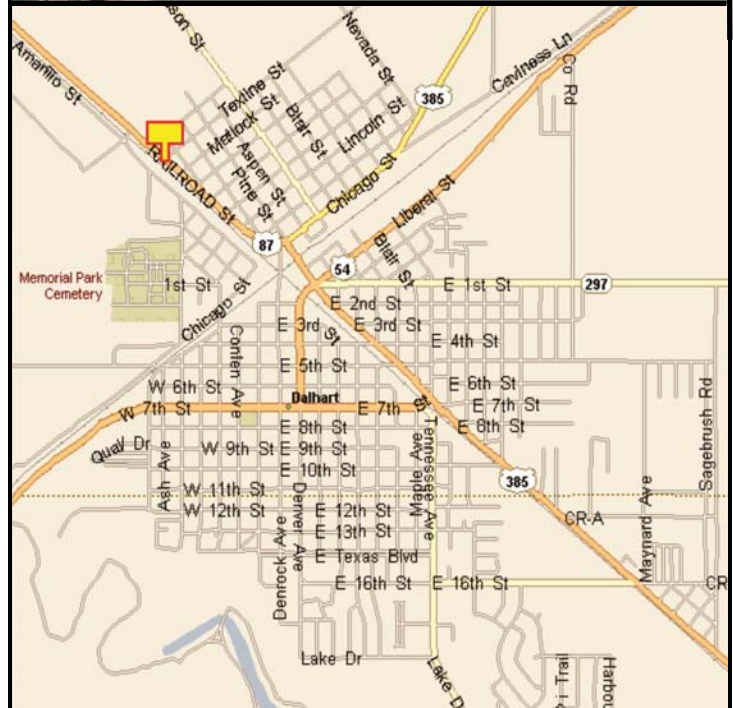

**DALHART, DALLAM COUNTY, TEXAS**

**MARKET:**

Great exposure with this new billboard for tons of local Dalhart traffic and all through traffic on U.S. 87.

**LOCATION:**

150' South of Texline Street

**HIGHWAY:**

87

**ORIENTATION:**

Side of Pavement - East  
For Traffic - Southeast Bound

**FACE:**

Position - Cross Read  
Size - 6' H x 12' W  
Illuminated - No

**TERM:**

12, 24 & 36 Months

**GPS:**

Latitude: 36.0711  
Longitude: -102.5299

**WEEKLY IMPRESSIONS:**

70,000

**PANEL ID:**

TDA-14C (Top)  
TDA-14D (Bottom)

For More Information, Please Call

877.583.3801

E-mail - [sales@lookoutdoor.biz](mailto:sales@lookoutdoor.biz)