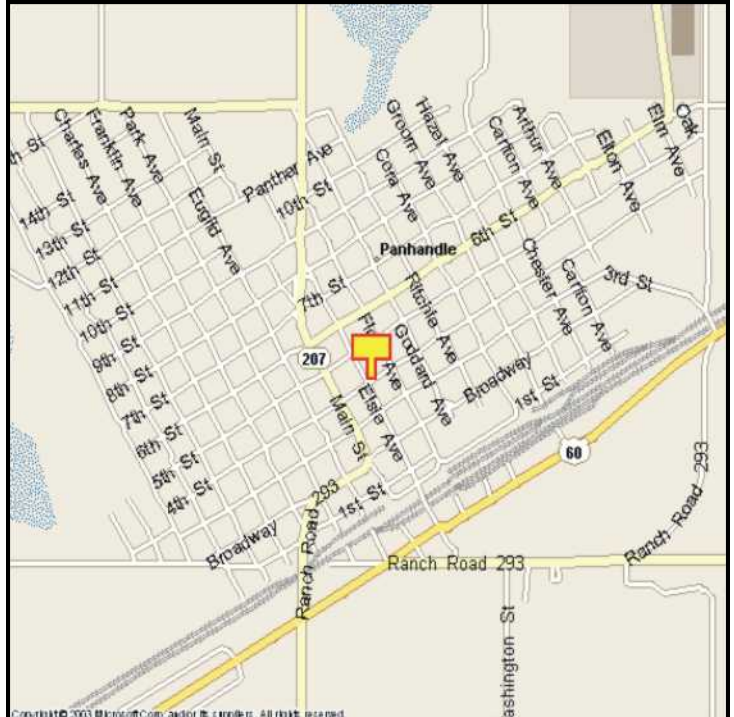

PANHANDLE, CARSON COUNTY, TEXAS

MARKET:

Perfect billboard for targeting local Panhandle consumers, plus all through traffic on Highway 207. Smack dab in the middle of town!

LOCATION:

Elsie Drive @ 5th Street—Panhandle

HIGHWAY:

207

ORIENTATION:

Side of Pavement - East
For Traffic - North bound

FACE:

Position - Right Read
Size - 6' H x 12' W
Illuminated - No

TERM:

12, 24 & 36 Months

GPS:

Latitude: 35.3459
Longitude: -101.3793

WEEKLY IMPRESSIONS:

26,500

PANEL ID:

TCA-18A (Top)
TCA-18B (Bottom)

For More Information, Please Call

877.583.3801