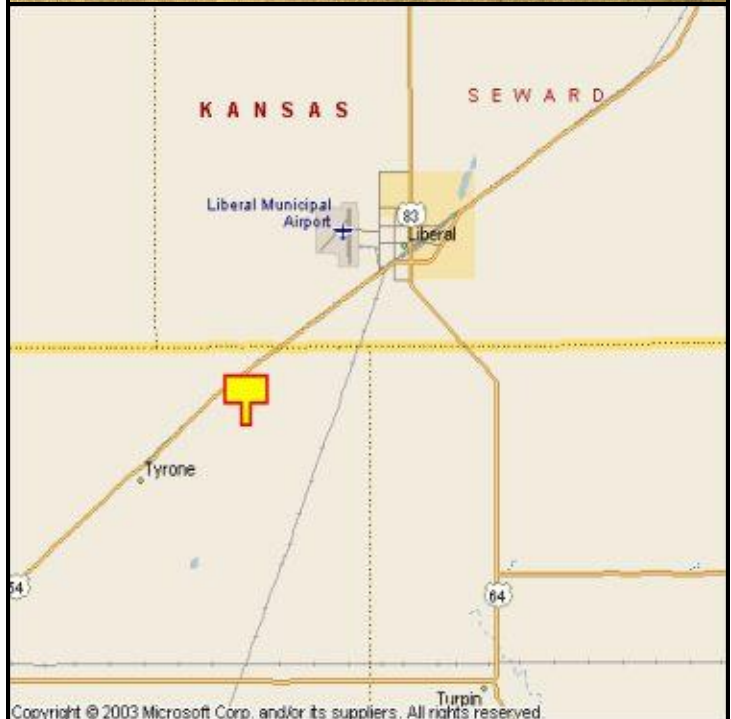

**TYRONE, TEXAS COUNTY, OKLAHOMA**

**MARKET:**

This good location has become a great location as it sits just before the future “loop” around Liberal, Kansas. Advertise on this billboard before the traffic goes around you.

**LOCATION:**

2 miles West of Oklahoma State Line

**HIGHWAY:**

54

**ORIENTATION:**

Side of Pavement - Southeast  
For Traffic - Northeast bound

**FACE:**

Position - Right Read  
Size - 10' H x 40' W  
Illuminated - No

**TERM:**

12, 24 & 36 Months

**GPS:**

Latitude: 36.9809  
Longitude: -101.0275

**WEEKLY IMPRESSIONS:**

44,600

**PANEL ID:**

OTX-10A