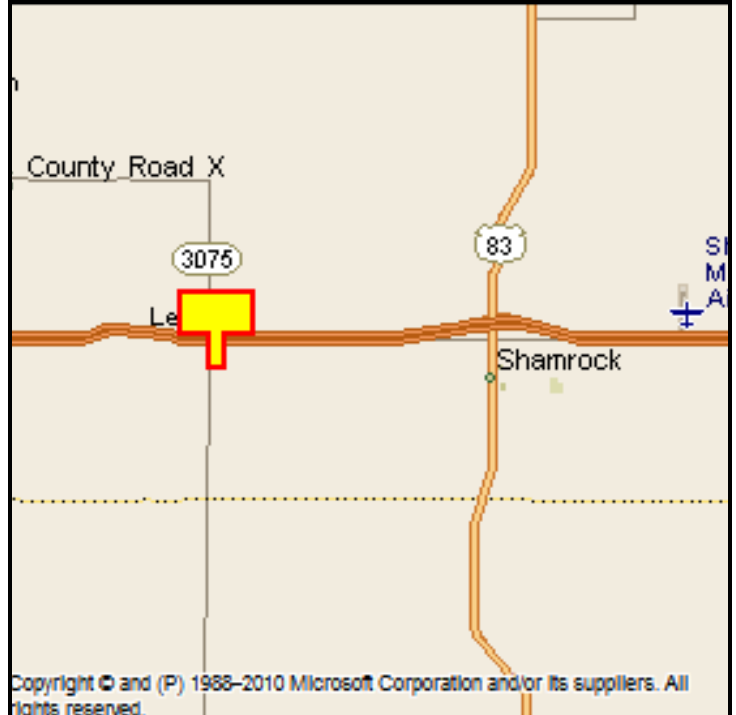

SHAMROCK, WHEELER COUNTY, TEXAS

MARKET:

This billboard has great interstate exposure for westbound traffic from Oklahoma to McLean, Groom, Conway and even Amarillo.

LOCATION:

West of MP 157 - Shamrock

HIGHWAY:

Interstate 40

ORIENTATION:

Side of Pavement - North
For Traffic - Westbound

FACE:

Position - Right Read
Size - 10' H x 24' W
Illuminated - No

TERM:

12, 24 & 36 Months

GPS:

Latitude: 35.2279
Longitude: -100.3538

WEEKLY IMPRESSIONS:

78,500

PANEL ID:

TWH-3

For More Information, Please Call

877.583.3801

E-mail - sales@lookoutdoor.biz