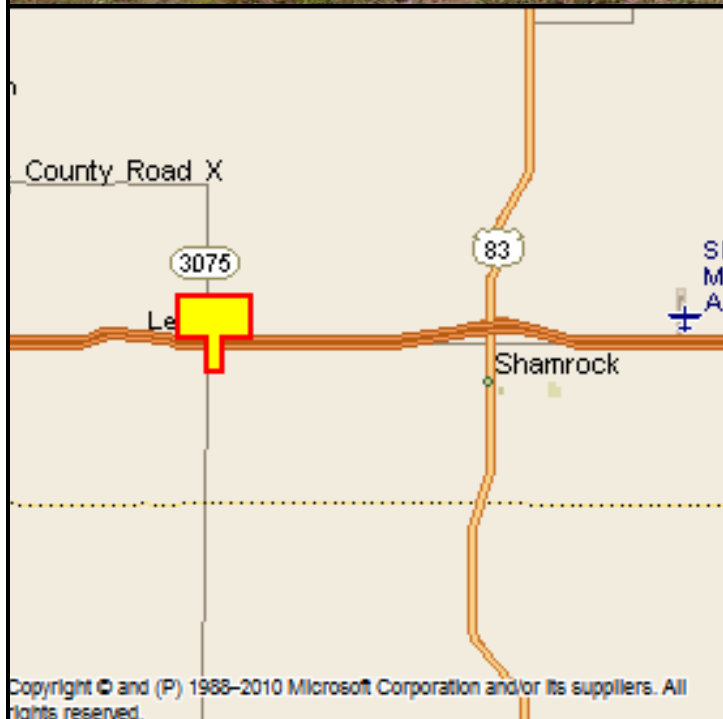

**SHAMROCK, WHEELER COUNTY, TEXAS**

**MARKET:**

This billboard has great interstate exposure for westbound traffic from Oklahoma to McLean, Groom, Conway and even Amarillo.

**LOCATION:**

West of MP 157 - Shamrock

**HIGHWAY:**

Interstate 40

**ORIENTATION:**

Side of Pavement - North  
For Traffic - Westbound

**FACE:**

Position - Right Read  
Size - 10' H x 24' W  
Illuminated - No

**TERM:**

12, 24 & 36 Months

**GPS:**

Latitude: 35.2279  
Longitude: -100.3538

**WEEKLY IMPRESSIONS:**

78,500

**PANEL ID:**

TWH-3

For More Information, Please Call

877.583.3801