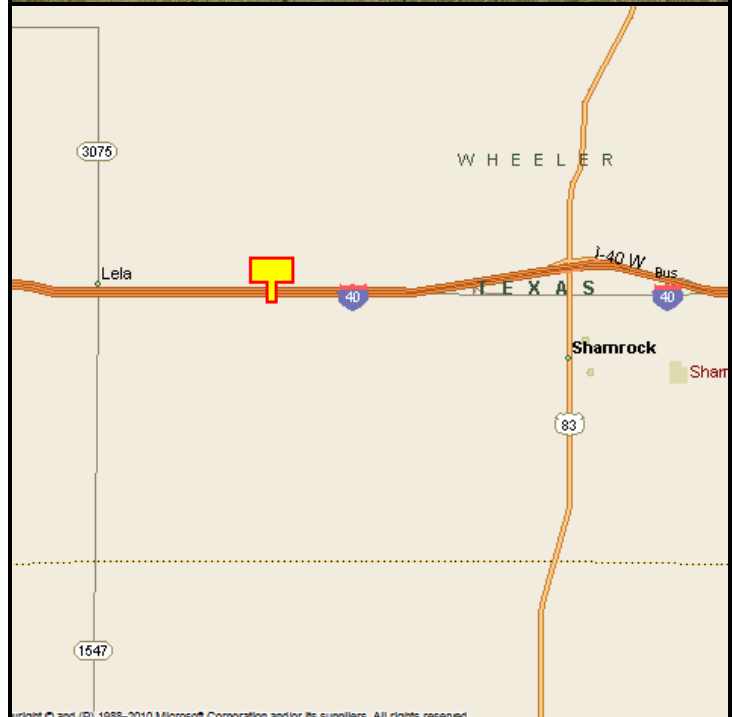

PANEL ID:

TWH-2

For More Information, Please Call

877.583.3801

E-mail - sales@lookoutdoor.biz