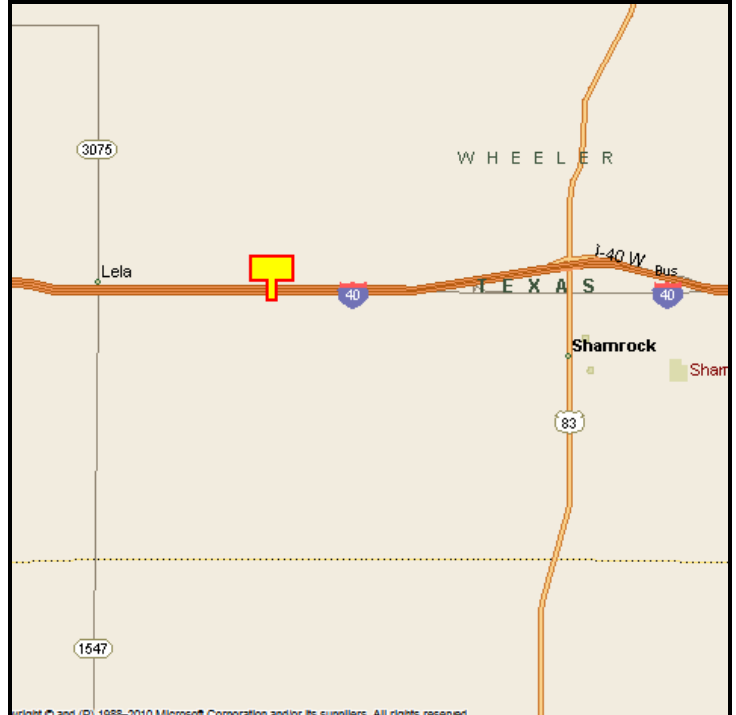

**SHAMROCK, WHEELER COUNTY, TEXAS**

**MARKET:**

This billboard has great interstate exposure for westbound traffic from Oklahoma to McLean, Groom, Conway and even Amarillo.

**LOCATION:**

MP 159 - Shamrock

**HIGHWAY:**

Interstate 40

**ORIENTATION:**

Side of Pavement - North  
For Traffic - Westbound

**FACE:**

Position - Right Read  
Size - 10' H x 24' W  
Illuminated - No

**TERM:**

12, 24 & 36 Months

**GPS:**

Latitude: 35.2278  
Longitude: -100.3025

**WEEKLY IMPRESSIONS:**

78,500

**PANEL ID:**

TWH-2

For More Information, Please Call

877.583.3801