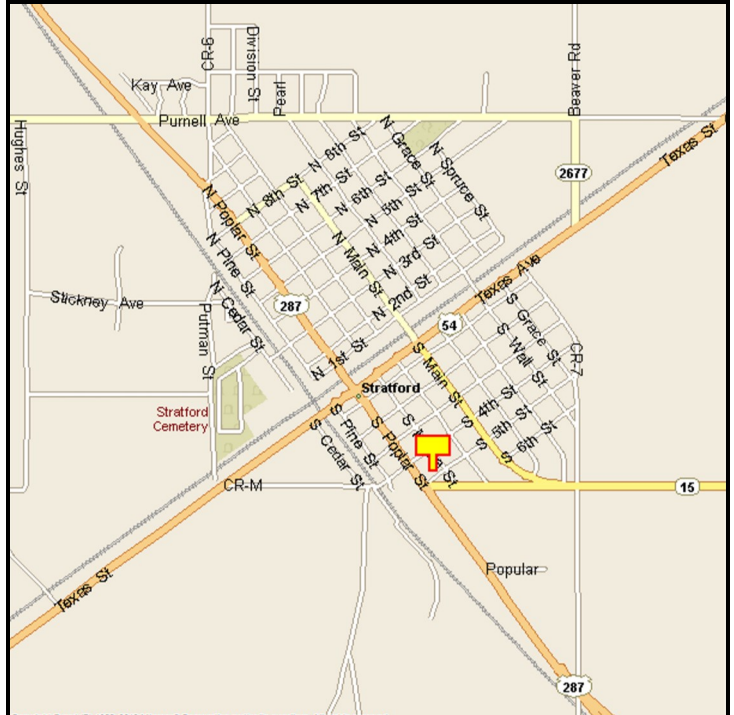

STRATFORD, SHERMAN COUNTY, TEXAS

MARKET:

A very clean, all-steel billboard for southbound traffic out of Stratford and from Oklahoma and Colorado with 24-hour lighting. Heavy big truck traffic.

LOCATION:

@ 5th Street - Stratford

HIGHWAY:

287

ORIENTATION:

Side of Pavement - East
For Traffic - Southbound

FACE:

Position - Cross Read
Size - 12' H x 25' W
Illuminated - Yes

TERM:

12, 24 & 36 Months

GPS:

Latitude: 36.3284
Longitude: -102.0693

WEEKLY IMPRESSIONS:

52,400

PANEL ID:

TSH-2C (Top)
TSH-2D (Bottom)

For More Information, Please Call