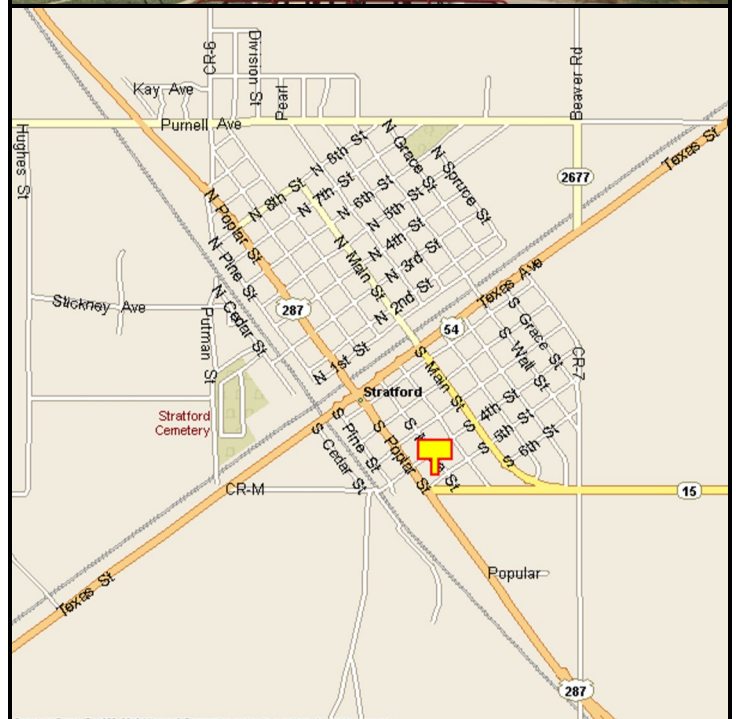

PANEL ID:

TSH-2A (Top)
TSH-2B (Bottom)

For More Information, Please Call

877.583.3801

E-mail - sales@lookoutdoor.biz