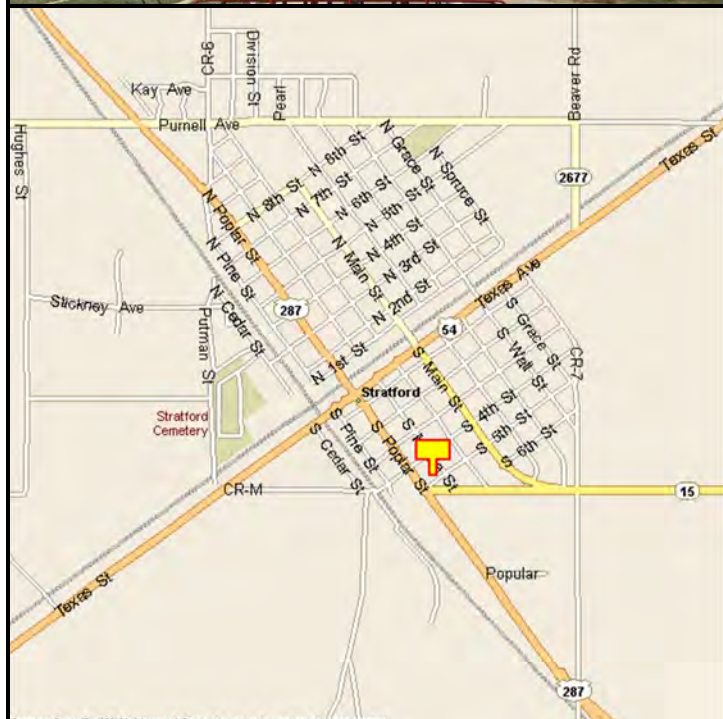

STRATFORD, SHERMAN COUNTY, TEXAS

MARKET:

A very clean, all-steel billboard for northbound traffic into Stratford heading to the Oklahoma Panhandle and beyond with 24-hour lighting. Heavy big truck traffic.

LOCATION:

@ 5th Street - Stratford

HIGHWAY:

287

ORIENTATION:

Side of Pavement - East
For Traffic - Northbound

FACE:

Position - Right Read
Size - 12' H x 25' W
Illuminated - Yes

TERM:

12, 24 & 36 Months

GPS:

Latitude: 36.3284
Longitude: -102.0693

WEEKLY IMPRESSIONS:

52,400

PANEL ID:

TSH-2A (Top)
TSH-2B (Bottom)