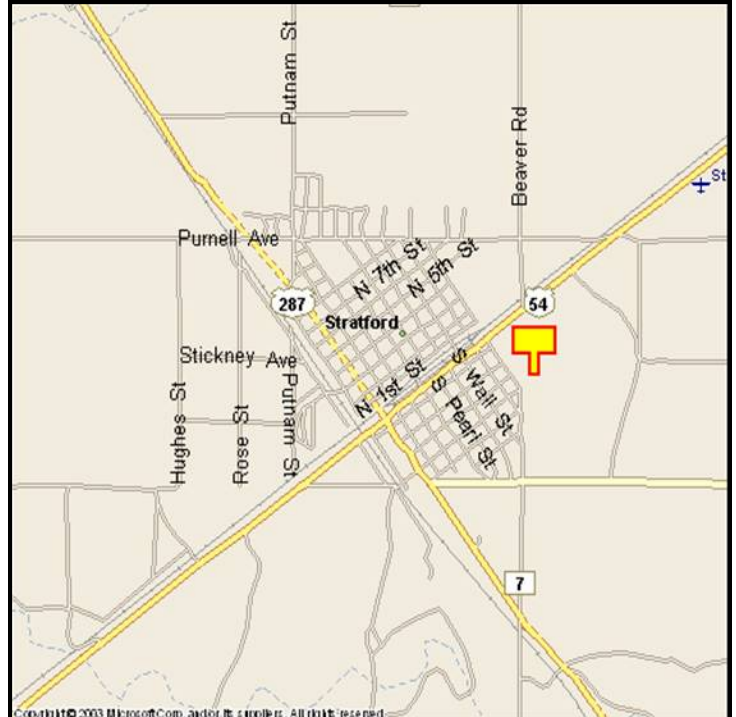

STRATFORD, SHERMAN COUNTY, TEXAS

MARKET:

A very clean, all-steel billboard for southwest bound traffic into Stratford from the Oklahoma Panhandle and Kansas with 24-hour lighting. Heavy big truck traffic.

LOCATION:

East limits of Stratford

HIGHWAY:

54

ORIENTATION:

Side of Pavement - South
For Traffic - Southwest bound

FACE:

Position - Cross Read
Size - 12' H x 25' W
Illuminated - Yes

TERM:

12, 24 & 36 Months

GPS:

Latitude: 36.3403
Longitude: -102.0584

WEEKLY IMPRESSIONS:

38,300

PANEL ID:

TSH-1C (Top)
TSH-1D (Bottom)