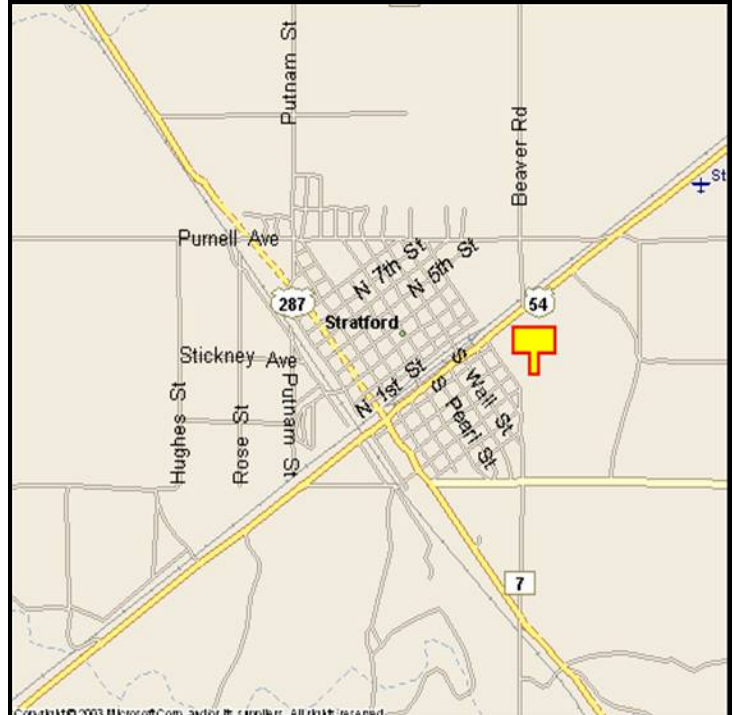

STRATFORD, SHERMAN COUNTY, TEXAS

MARKET:

A very clean, all-steel billboard for southwest bound traffic into Stratford from the Oklahoma Panhandle and Kansas with 24-hour lighting. Heavy big truck traffic.

LOCATION:

East limits of Stratford

HIGHWAY:

54

ORIENTATION:

Side of Pavement - South
For Traffic - Southwest bound

FACE:

Position - Cross Read
Size - 12' H x 25' W
Illuminated - Yes

TERM:

12, 24 & 36 Months

GPS:

Latitude: 36.3403
Longitude: -102.0584

WEEKLY IMPRESSIONS:

38,300

PANEL ID:

TSH-1C (Top)
TSH-1D (Bottom)