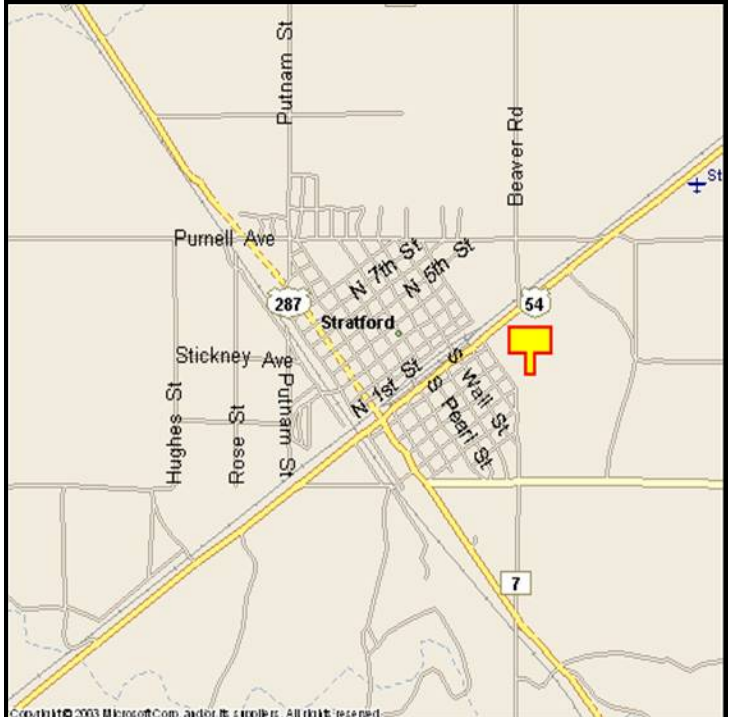

STRATFORD, SHERMAN COUNTY, TEXAS

MARKET:

A very clean, all-steel billboard for northeast bound traffic out of Stratford to the Oklahoma Panhandle and beyond with 24-hour lighting. Heavy big truck traffic.

LOCATION:

East limits of Stratford

HIGHWAY:

54

ORIENTATION:

Side of Pavement - South
For Traffic - Northeast bound

FACE:

Position - Right Read
Size - 12' H x 25' W
Illuminated - Yes

TERM:

12, 24 & 36 Months

GPS:

Latitude: 36.3403
Longitude: -102.0584

WEEKLY IMPRESSIONS:

38,300

PANEL ID:

TSH-1A (Top)
TSH-1B (Bottom)