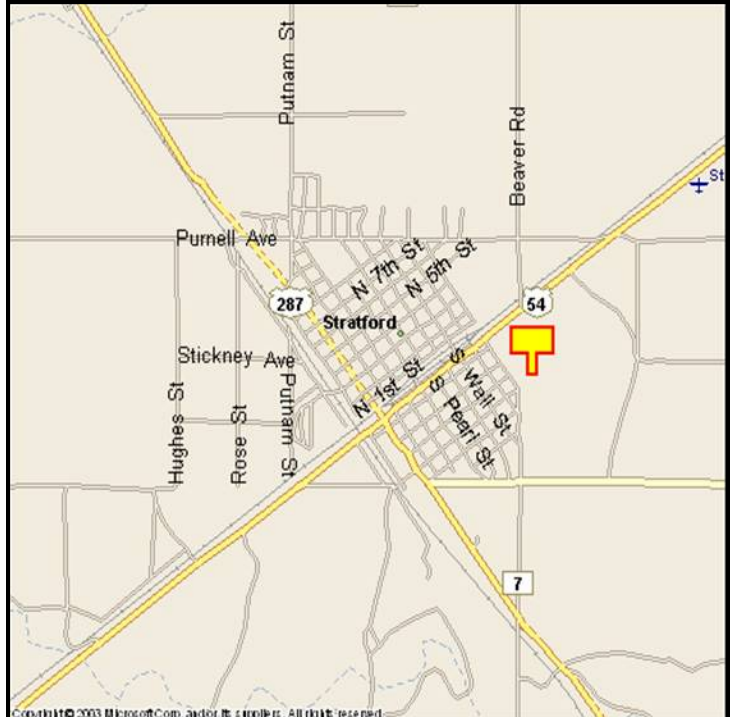

STRATFORD, SHERMAN COUNTY, TEXAS

MARKET:

A very clean, all-steel billboard for northeast bound traffic out of Stratford to the Oklahoma Panhandle and beyond with 24-hour lighting. Heavy big truck traffic.

LOCATION:

East limits of Stratford

HIGHWAY:

54

ORIENTATION:

Side of Pavement - South
For Traffic - Northeast bound

FACE:

Position - Right Read
Size - 12' H x 25' W
Illuminated - Yes

TERM:

12, 24 & 36 Months

GPS:

Latitude: 36.3403
Longitude: -102.0584

WEEKLY IMPRESSIONS:

38,300

PANEL ID:

TSH-1A (Top)
TSH-1B (Bottom)